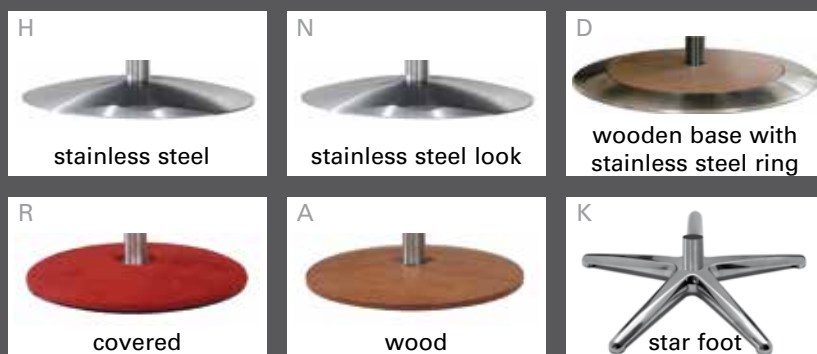

- separately adjustable back- and leg rest by 2 motors
- Seat optionally in:

W/D/H:
81/95/111

Cover:
31 Longlife Soft fels

easy swing
The swinging way to relax

with massage

7418

available bases:

High Tech Massage

The exclusive option for ambitious people

- 8-roller technology
- 4 manual massage programs
 - Stroking
 - Kneading
 - Tapping
 - Rolling
- 6 automatic massage programs
 - Shiatsu
 - Relaxation
 - Loosening
 - Vitalising
 - Shoulder massage
 - Stimulation