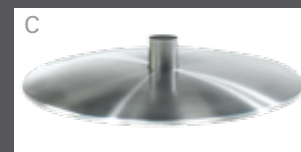

cosyform® individual **7717**

base options:

metal base –
chrome