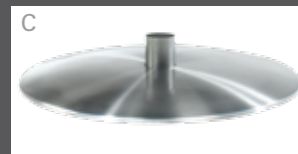

metal base – chrome