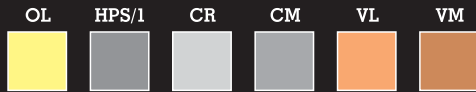

VIOLA

Angeletti Ruzza Design
AR 21