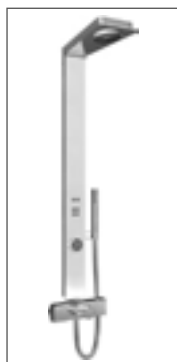

HANSASMARTSHOWER
multi-functional wellness shower system, DN 15 5861 0900 glass, mirrored with HANSACUBE thermostat