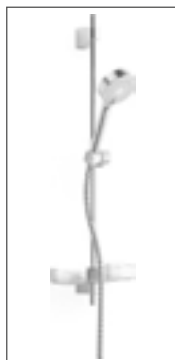

HANSABASICJET wall bar set 720 mm
4478 0133 chrome
HANSABASICJET hand shower, 3-spray, shower hose, 1750 mm,w ithso apd ish