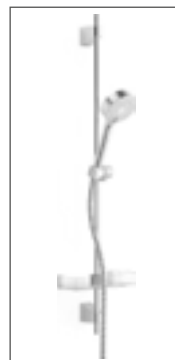

HANSABASICJET wall bar set 920 mm
4467 0133 chrome
HANSABASICJET hand shower, 3-spray, shower hose, 1750 mm,w ithso apd ish