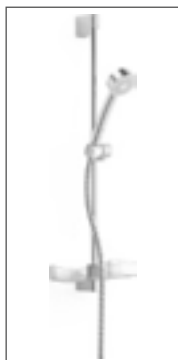

HANSABASICJET wall bar set 650 mm
4478 0211 chrome
HANSABASICJET hand shower, 1-spray, shower hose, 1500 mm,w ithso apd ish