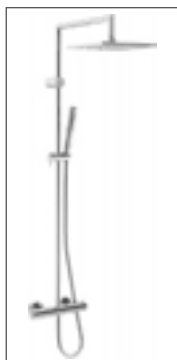

HANSAPRISMA thermostatic shower faucet, DN 15 (G 1/2)
5809 9113 chrome
THERMO COOL - function,
with shower system directly
connected, shower head
square 250 x 250 mm,
HANSASTILO hand shower

HANSAPRISMA shower renovation set
4810 2131 chrome
with HANSAVIVA wall bar set
900 mm(4 4150 130), 3-spray