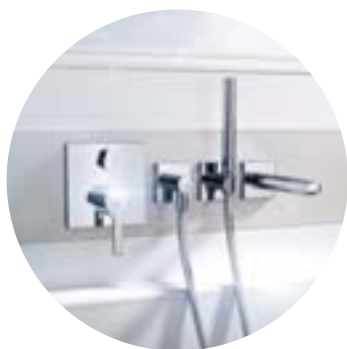

One of our maxims is to give you enough room to manoeuvre that you can give all your ideas that final polish: by means of a huge range of shapes, installation options, operating concepts and functionalities - even within a single product series. What they all have in common: Quality, quality and more quality. In all respects.