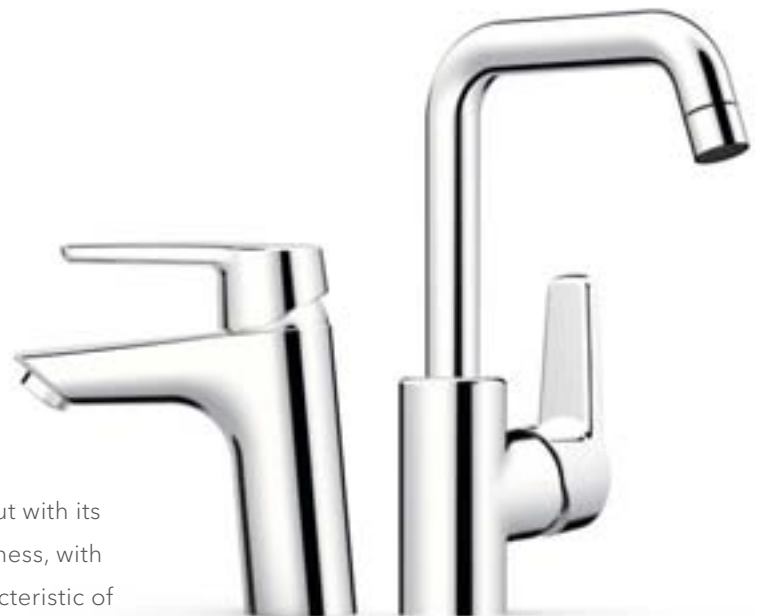

COMBINATION OPTIONS:

- + HANSAMICRA thermostat
- + HANSABASICJET shower range

MATCHING INSTALLATION SYSTEMS:

- + HANSABLUEBOX
- + HANSAVARIO

ECOLOGY & SUSTAINABILITY

COMFORT

CLEAR LINES: HANSAPOLO.

The HANSAPOLO series sets a new standard. It stands out with its dynamic, contemporary design: A certain straightforwardness, with small-radius edges for modern bathroom design, is characteristic of the whole product assortment. HANSAPOLO represents best HANSA brand quality, using the latest materials and technology, and even when subjected to years of intensive use it continues to deliver what it promises.