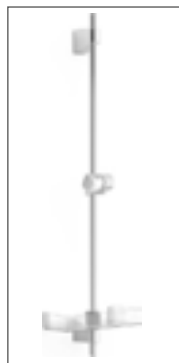

Shower set

HANSABASICJET wall bar set 720 mm
4471 0300 chrome
withso apd ish