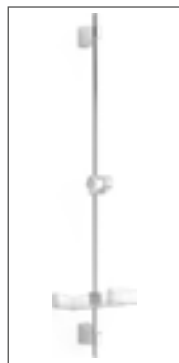

HANSABASICJET wall bar set 920 mm
4470 0300 chrome
showerho se,1 750 mm,
withso apd ish