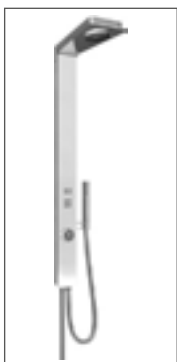

HANSASMARTSHOWER

HANSASMARTSHOWER
multi-functional wellness shower system, DN 15 5860 0100 glass, mirrored for connection with all exposed wall-mounted or all concealed mixers