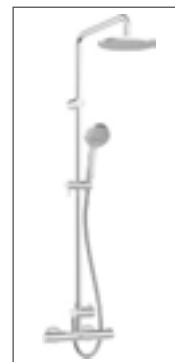

HANSAUNITA

HANSAUNITA thermostatic shower faucet, DN 15 (G 1/2)
5814 9103 chrome
THERMO COOL - function,
with shower system directly
connected, HANSAVIVA
headshower Ø 202 mm,
HANSAVIVA hand shower,
100 mm