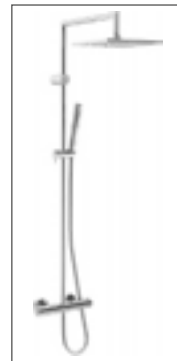

HANSAPRISMA
thermostatic shower faucet, DN 15 (G 1/2)
5809 9113 chrome
THERMO COOL - function, with shower system directly connected, shower head square 250 x 250 mm, HANSASTILO handshower, 100 mm