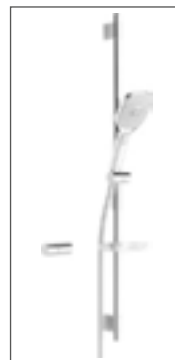

HANSADESIGNO STYLE single-lever shower mixer, DN 15 (G1/2)
5186 0183 chrome

HANSAACTIVEJET wall bar set 970 mm
8437 0130 lightg rey/chrome
HANSAACTIVEJETStyle hand shower, 3-spray, shower hose, 1750 mm, with soap dish