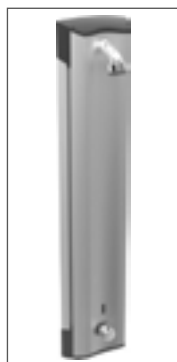

HANSAELECTRA

HANSAELECTRA
touch-free aluminium shower panel with thermostat battery-operated 6415 2200 optional forced flushing every 24, 48 or 72 hours