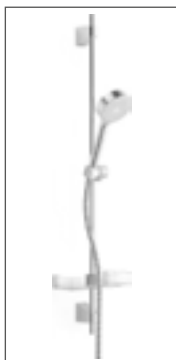

HANSABASICJET wall bar set 920 mm
4467 0113 chrome
HANSABASICJET hand shower, 1-spray, shower hose, 1750 mm,w ithso apd ish