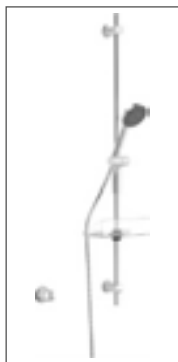

Shower set

HANSACLASSICJET wall bar set 900 mm
6535 0110 chrome
handsho wer,1 -spray,
showerho se,1 750 mm