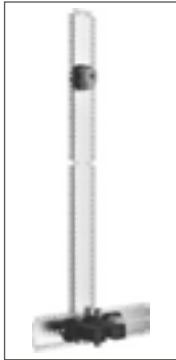

HANSAMATRIX
Concealed installation
set 11.0
thermostatic mixer,
DN 15 (G1/2)
4486 0041
fort wow allo outlets