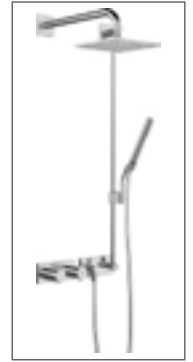

HANSALIVING trim kit installation set 11.2 thermostatic mixer, DN 15 (G1/2) suitable for HANSAMATRIX installation unit*
4487 0073 chrome
suitable for HANSASIGNATUR, HANSALOFT, HANSADESIGNO, HANSALIGNA, HANSASTELA, HANSARONDA, wall bar set 1100 mm, HANSAVIVA overhead shower