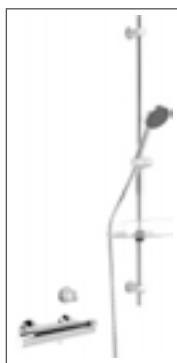

HANSAFIT thermostatic shower faucet, DN 15 (G 1/2)
6517 0110 chrome with shower system directly connected