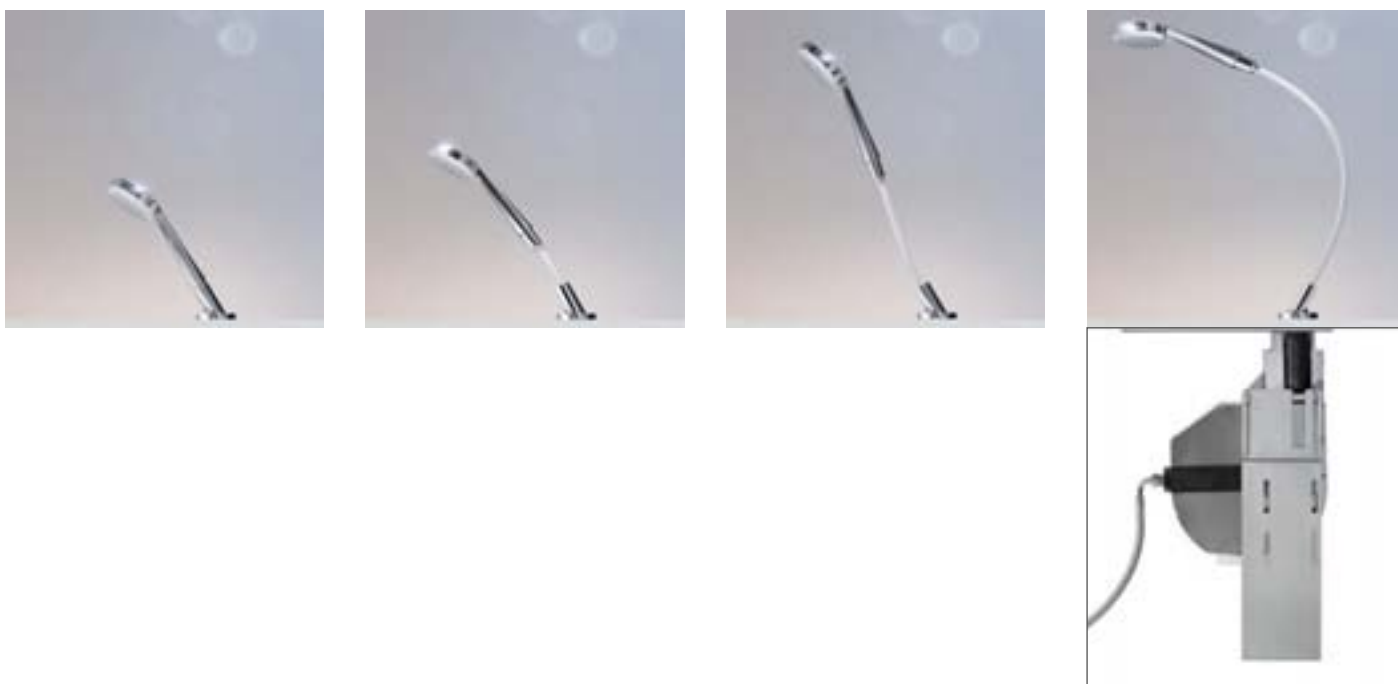

GIVING BATH ENJOYMENT CENTRE STAGE.

Why not simply put the bathtub in the middle of the room? No problem with rim-mounted and tile edge solutions from HANSA. They look good, they're practical and there are many different variations: compact or individual solutions, 3-hole or 4-hole variants, with a range of spouts with thermostats or single-lever mixers. Unlikely that you won't find what you want!

HANSAROLLBOX

The HANSAROLLBOX is practical from two points of view: Firstly, when you pull out the hose it stays wherever you want it to thanks to a large number of fixture points. Secondly, rewinding the hose is just as easy: You just jerk it a little and the hose rewinds into the roll box completely. The roll box is not only a practical component for rim-mounted systems, but also available as a separate product for combination with any range of fittings.