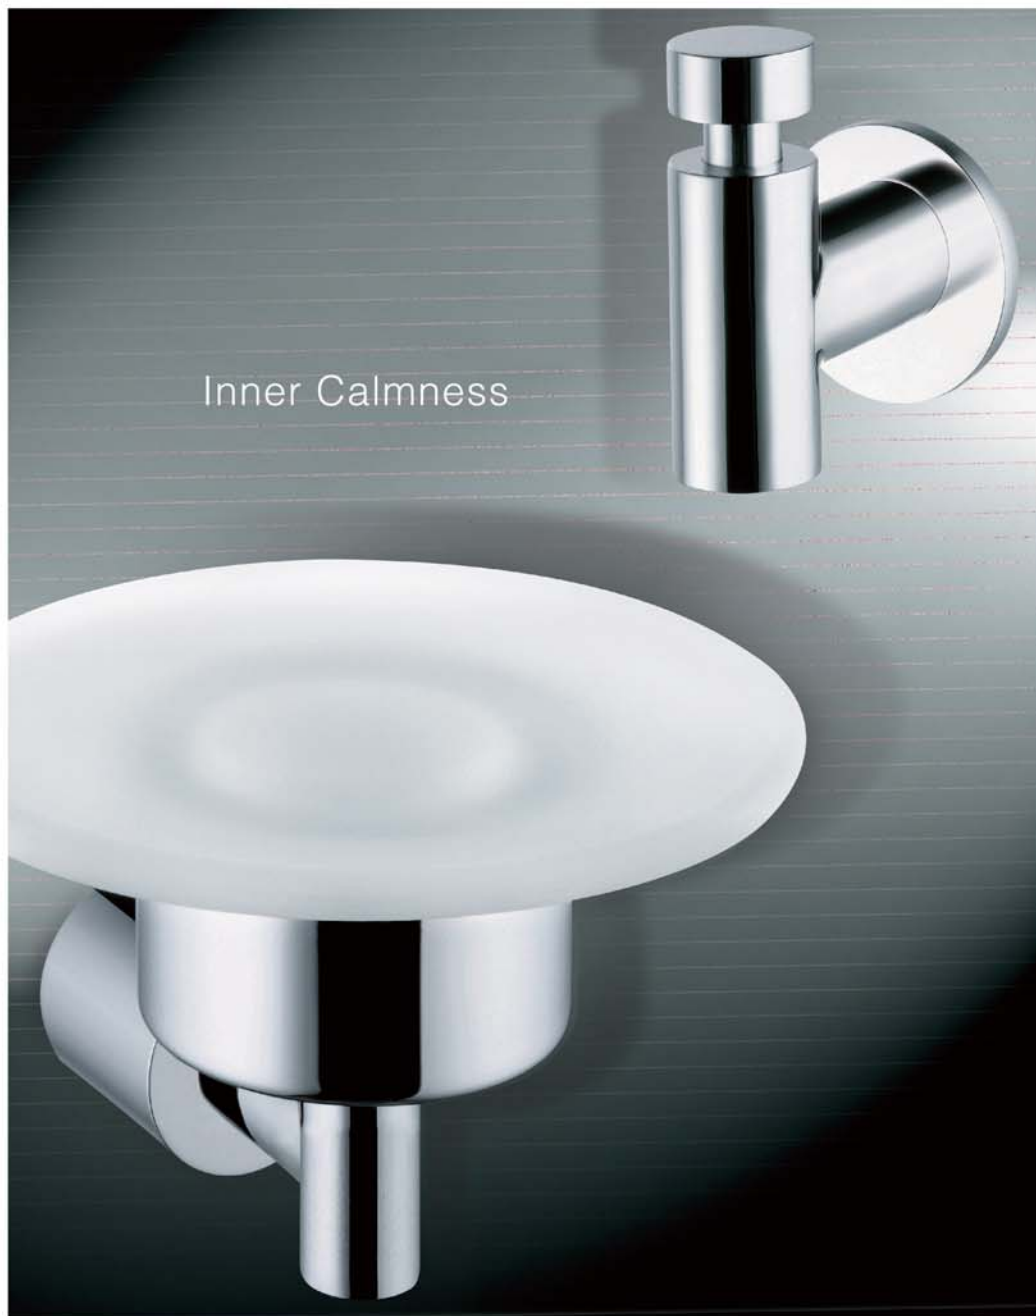

6874-60-80CP
Towel Ring

6874-70-80CP
Shelf With Rail
(C/C 600mm)

6874-11-80CP
Towel Bar
(C/C 300mm)

6874-10-80CP
Towel Bar
(C/C 600mm)

6874-14-80CP
Double Towel Bar
(C/C 600mm)

6874-65-80CP
Bath Towel Rack
(C/C 600mm)