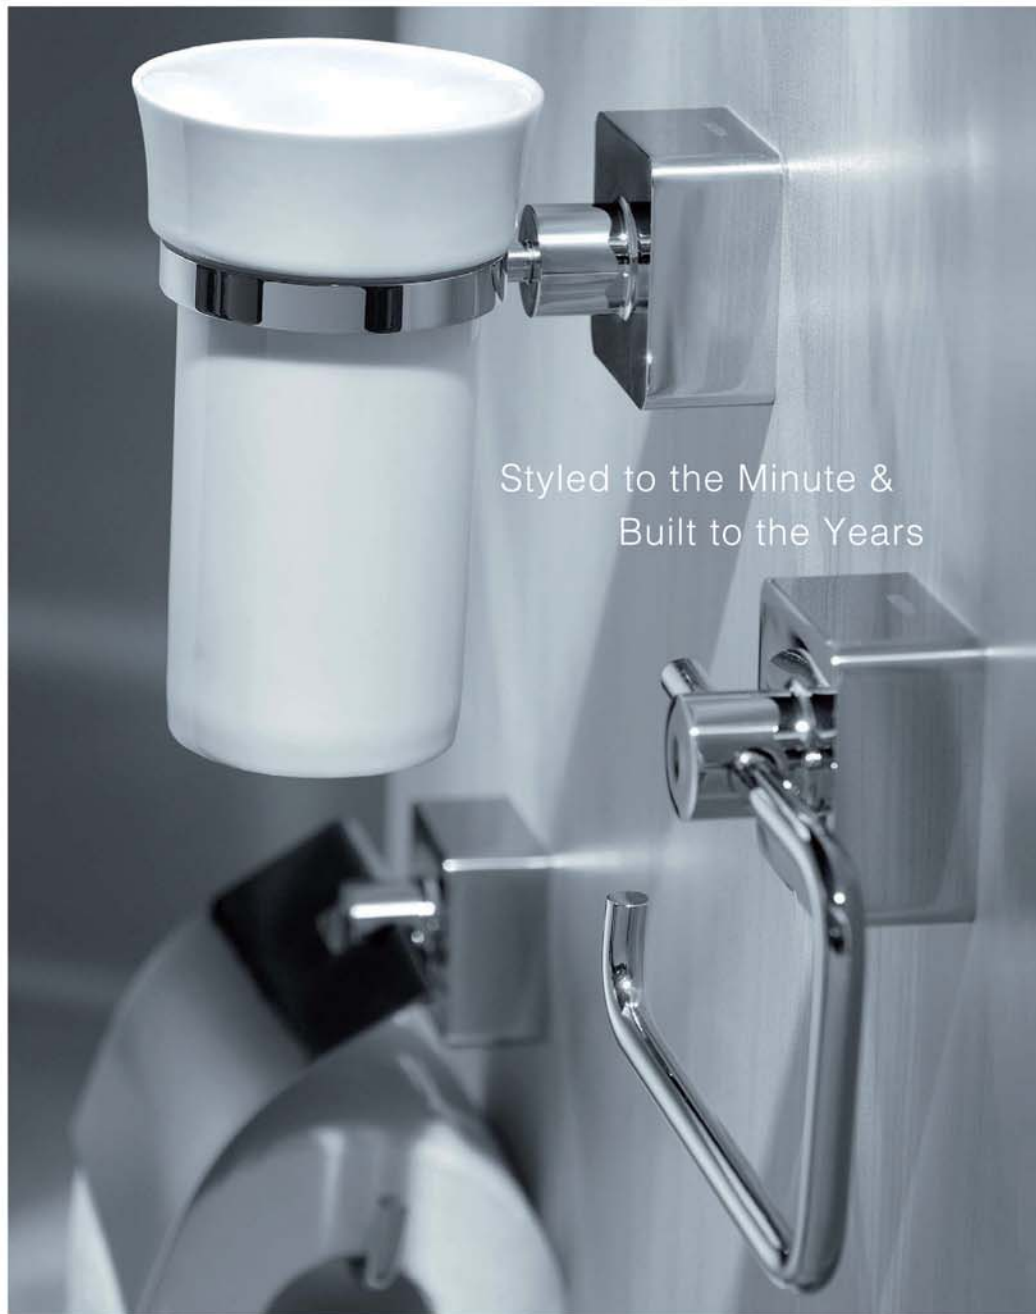

6899-12-80S1
Swivel Double Towel Bar

6899-55-80S1
Grab Bar
(C/C 300mm)

6899-75-8000
Mirror

6899-65-80S1
Bath Towel Rack
(C/C 600mm)

7899-75-80S1
Freestanding Mirror

6899-66-80S1
Bath Towel Rack
With Rail
(C/C 600mm)