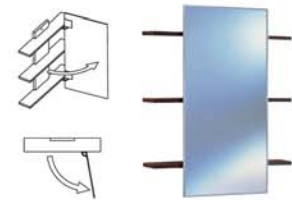

6131-79-81CP Basin Table
L:150 W:48 H:78cm
Brass
Sepetir
Tempered Glass (15mm)

6813-77-81CN Mirror Cabinet
L:62 W:13 H:75 cm
Mirror With Safety Back Film
and Aluminum Frame
MDF