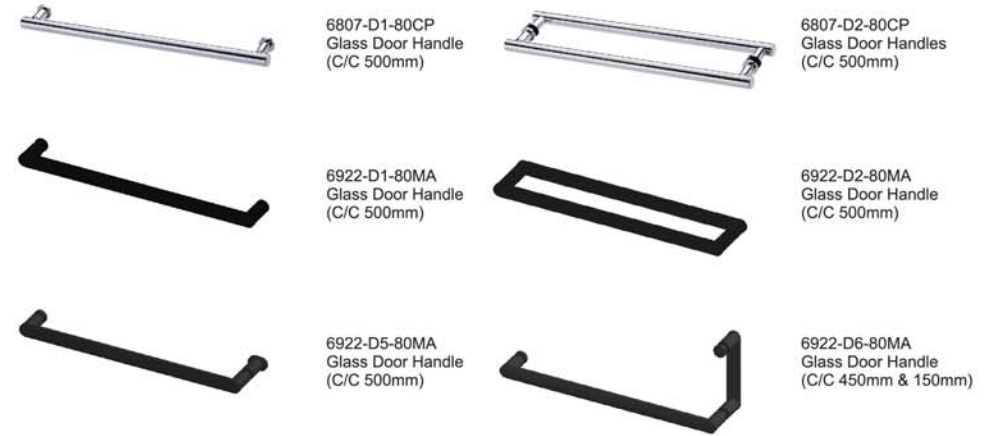

6807-C5-80S1
Wall Mount Fitting For Partition

6807-C6-80S1
90° Corner Bracket For Partition

6807-C7-80S1
90° Corner Bracket For Support Bar

6807-C8-80S1
T-Bracket For Support Bar

6807-D1-80CP
Glass Door Handle (C/C 500mm)