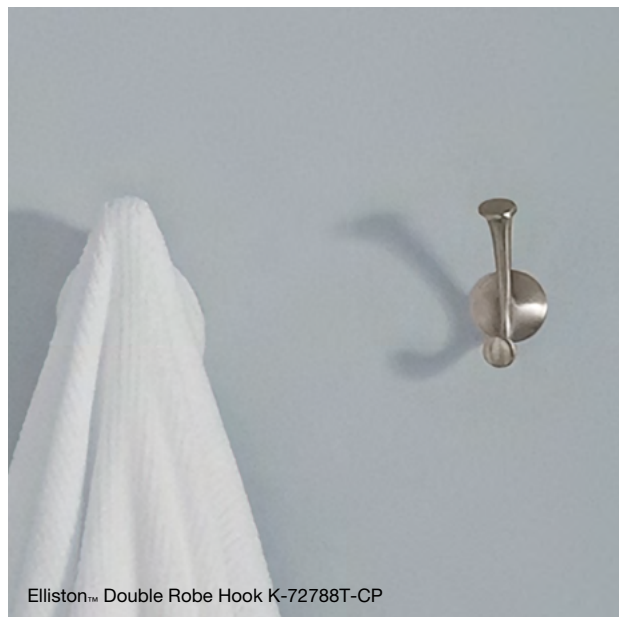

KUMIN™ 18" Towel Bar K-97878T-CP

KUMIN Covered Toilet Tissue Holder K-97901T-CP

Elliston™ Double Robe Hook K-72788T-CP

Basic **KUMIN™**

KUMIN  
18" Towel Bar  
K-97878T-CP  
Dimensions: 502 x 76 x 45 mm

KUMIN  
24" Towel Bar  
K-97882T-CP  
Dimensions: 655 x 76 x 45 mm