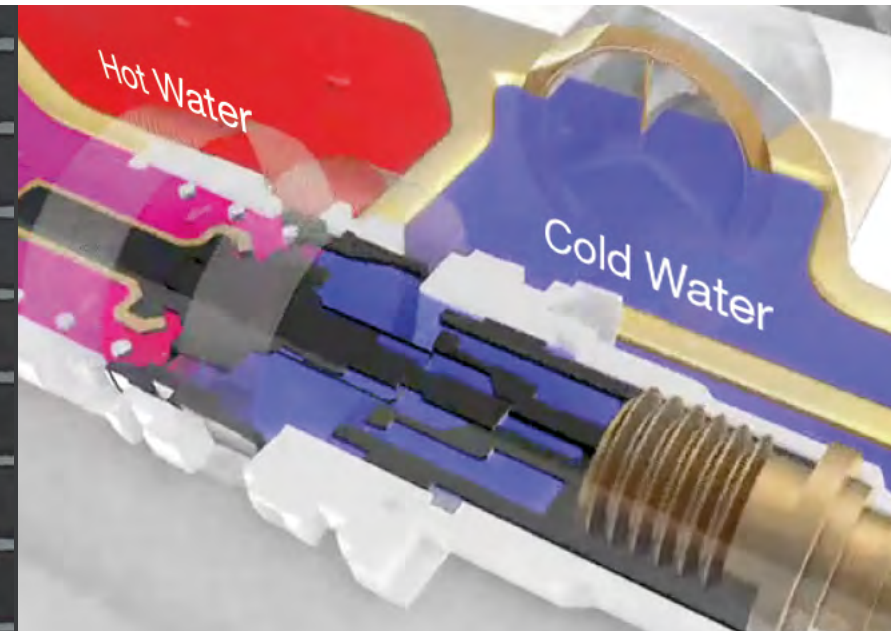

Thermostatic Valve

Precise Temperature Control

Parafin Valve brings immediate reaction to cold and hot inlet water change, protects against water temperature fluctuations at 0.4°C within 0.2 seconds*

* Kohler internal test for reference

SHOWER
PRODUCTS