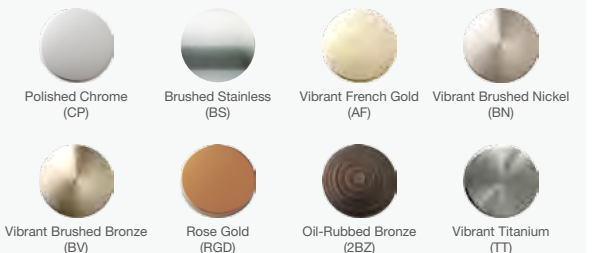

* CCC stands for Certificate for China Compulsory Product Certification
* IP certifications are grades of protection against dust and against the penetration of liquids into the wiring device as per the standard established by International Electrotechnical Commission (IEC)