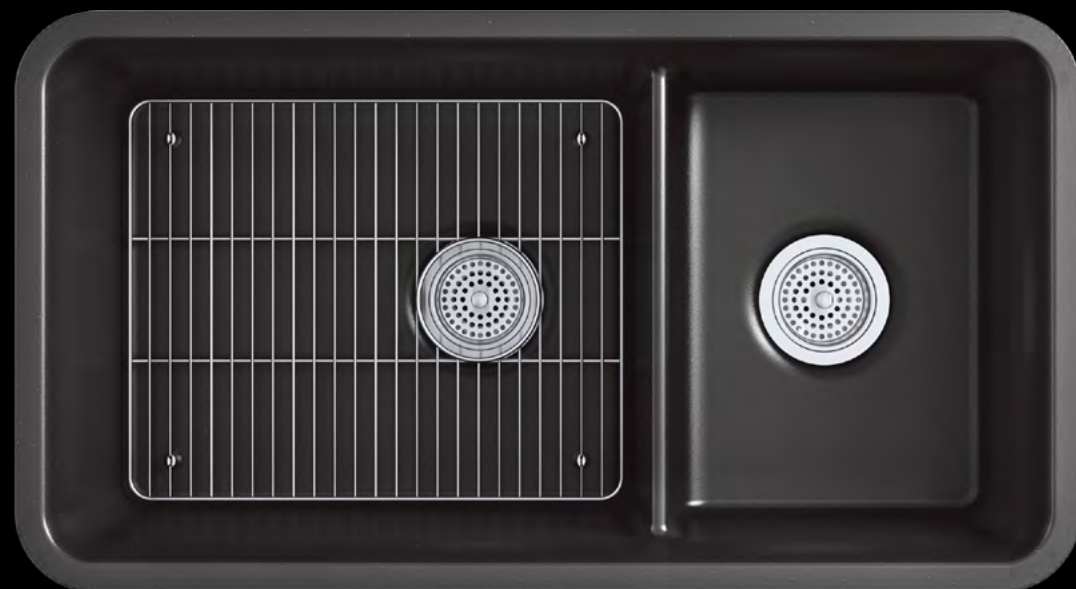

SOUL

Made in Kohler, Wisconsin, our cast iron sinks embody over 145 years of KOHLER craftsmanship.