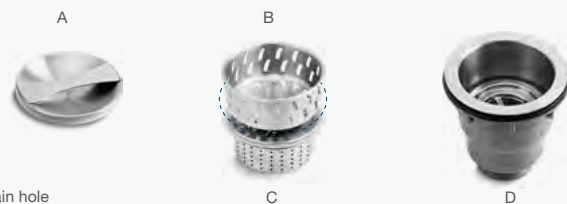

**Simplified Quickflow Strainer**  
K-1174273  
Dimensions: 100 x Ø120 mm

**Quickflow Strainer**

- A. Lid
    - Magnetized for secure
    - fit Stopper Prevent
    - bugs
  - B. Duostrainer basket (1st layer)
    - Filters bulkier waste like meat bones
  - C. Duostrainer basket (2nd layer)
    - Filters smaller waste like tea leaves
  - D. Duostainer body
    - 50 mm drain holes as compared to the conventional 40 mm drain hole
- Combinations: A+B+C+D, A+B+D, A+C+D, B+D