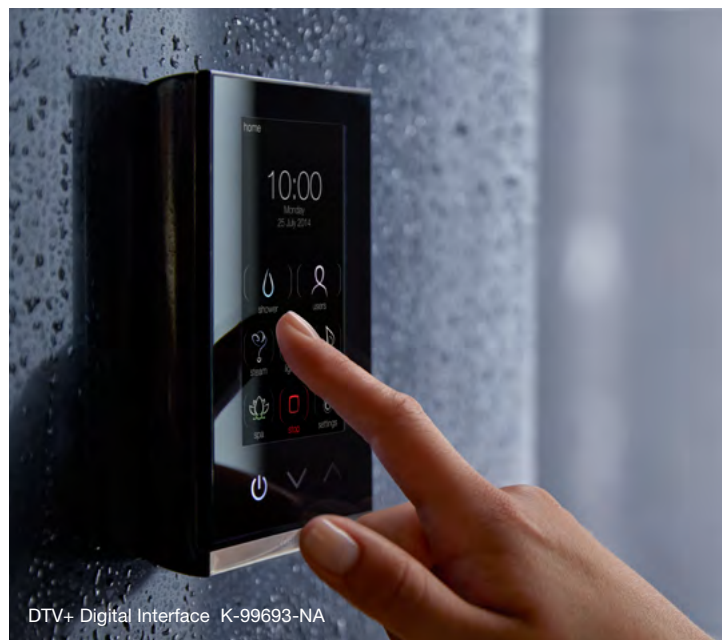

DTV+ Digital Interface K-99693-NA

Luxury **DTV** Digital Thermostatic Showering

DTV Digital Thermostatic elevates the experience of showering with approachable, intuitive technology, providing six user presets for one-touch access to saved experiences, hydro-massage and temperature treatment programs, and integrated controls of Kohler steam, audio, lighting and chromatherapy.

Finish Options :