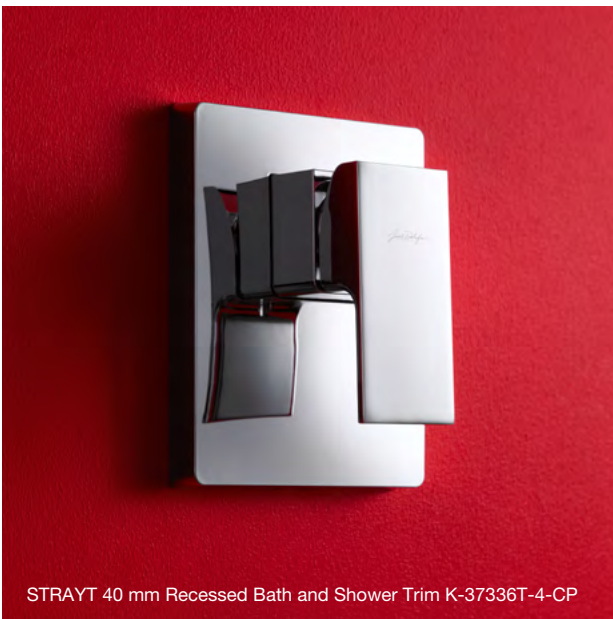

Basic 40 mm Recessed Valve & Trim

Finish Options :