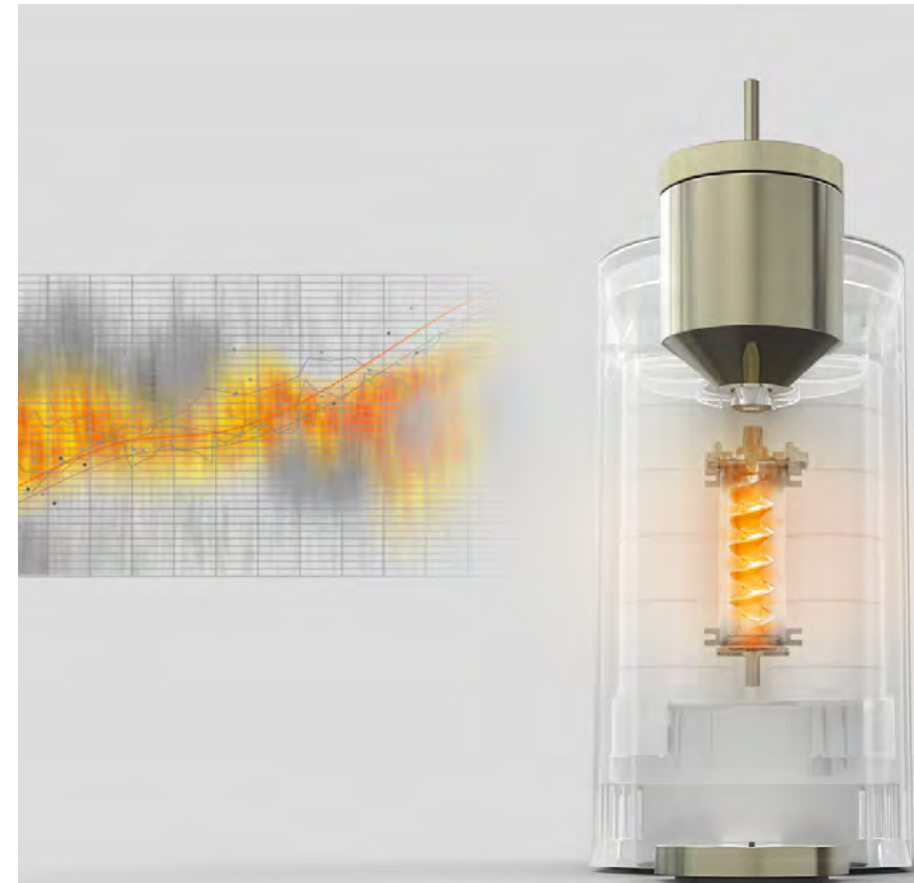

Smart Heating Technology

Intelligently matches the best flow rate and optimum heat for the selected temperature every time.