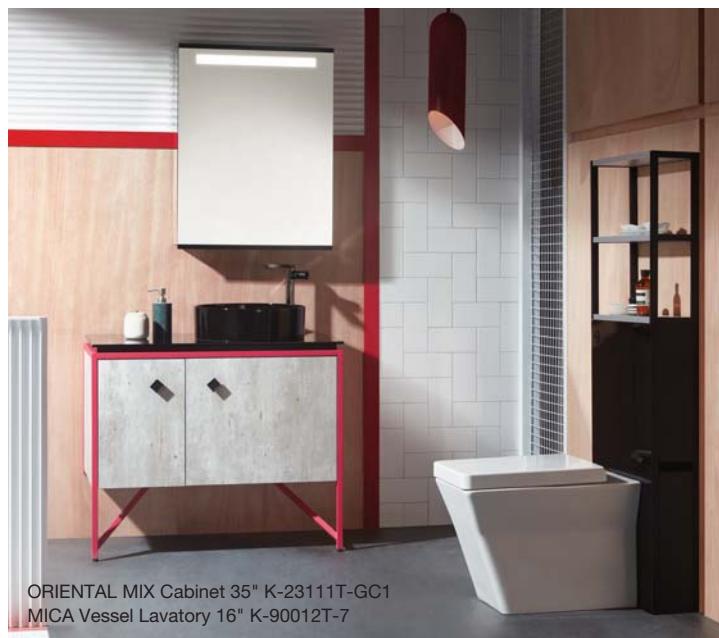

MAXISPACE  
Mirrored Cabinet 35"  
K-96106T-L/R-NA  
590 x 158 x 776 mm

Bathroom Furniture Color Vanity top color

Honed White (-LU) White (-0)

ORIENTAL MIX Cabinet 35" K-23111T-GC1  
MICA Vessel Lavatory 16" K-90012T-7