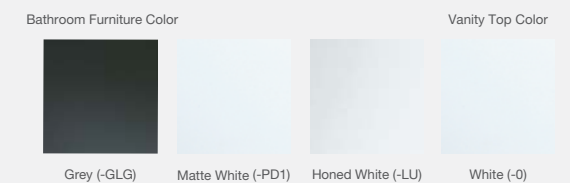

REACH
Cabinet 28"
K-14333T-PD1/GLG
660 x 483 x 510 mm
Vanity Top 28"
K-18572T-1-0
700 x 500 mm
Feet
K-15045T-NA
Height: 265 mm,
adjustable by 15 mm,
2 pieces per package
Recommended:
Acrylic Box with Divider
K-45468T-NA
255 x 255 x 80 mm
Storage Bag (Big)
K-45467T-NA
500 x 160 x 150 mm