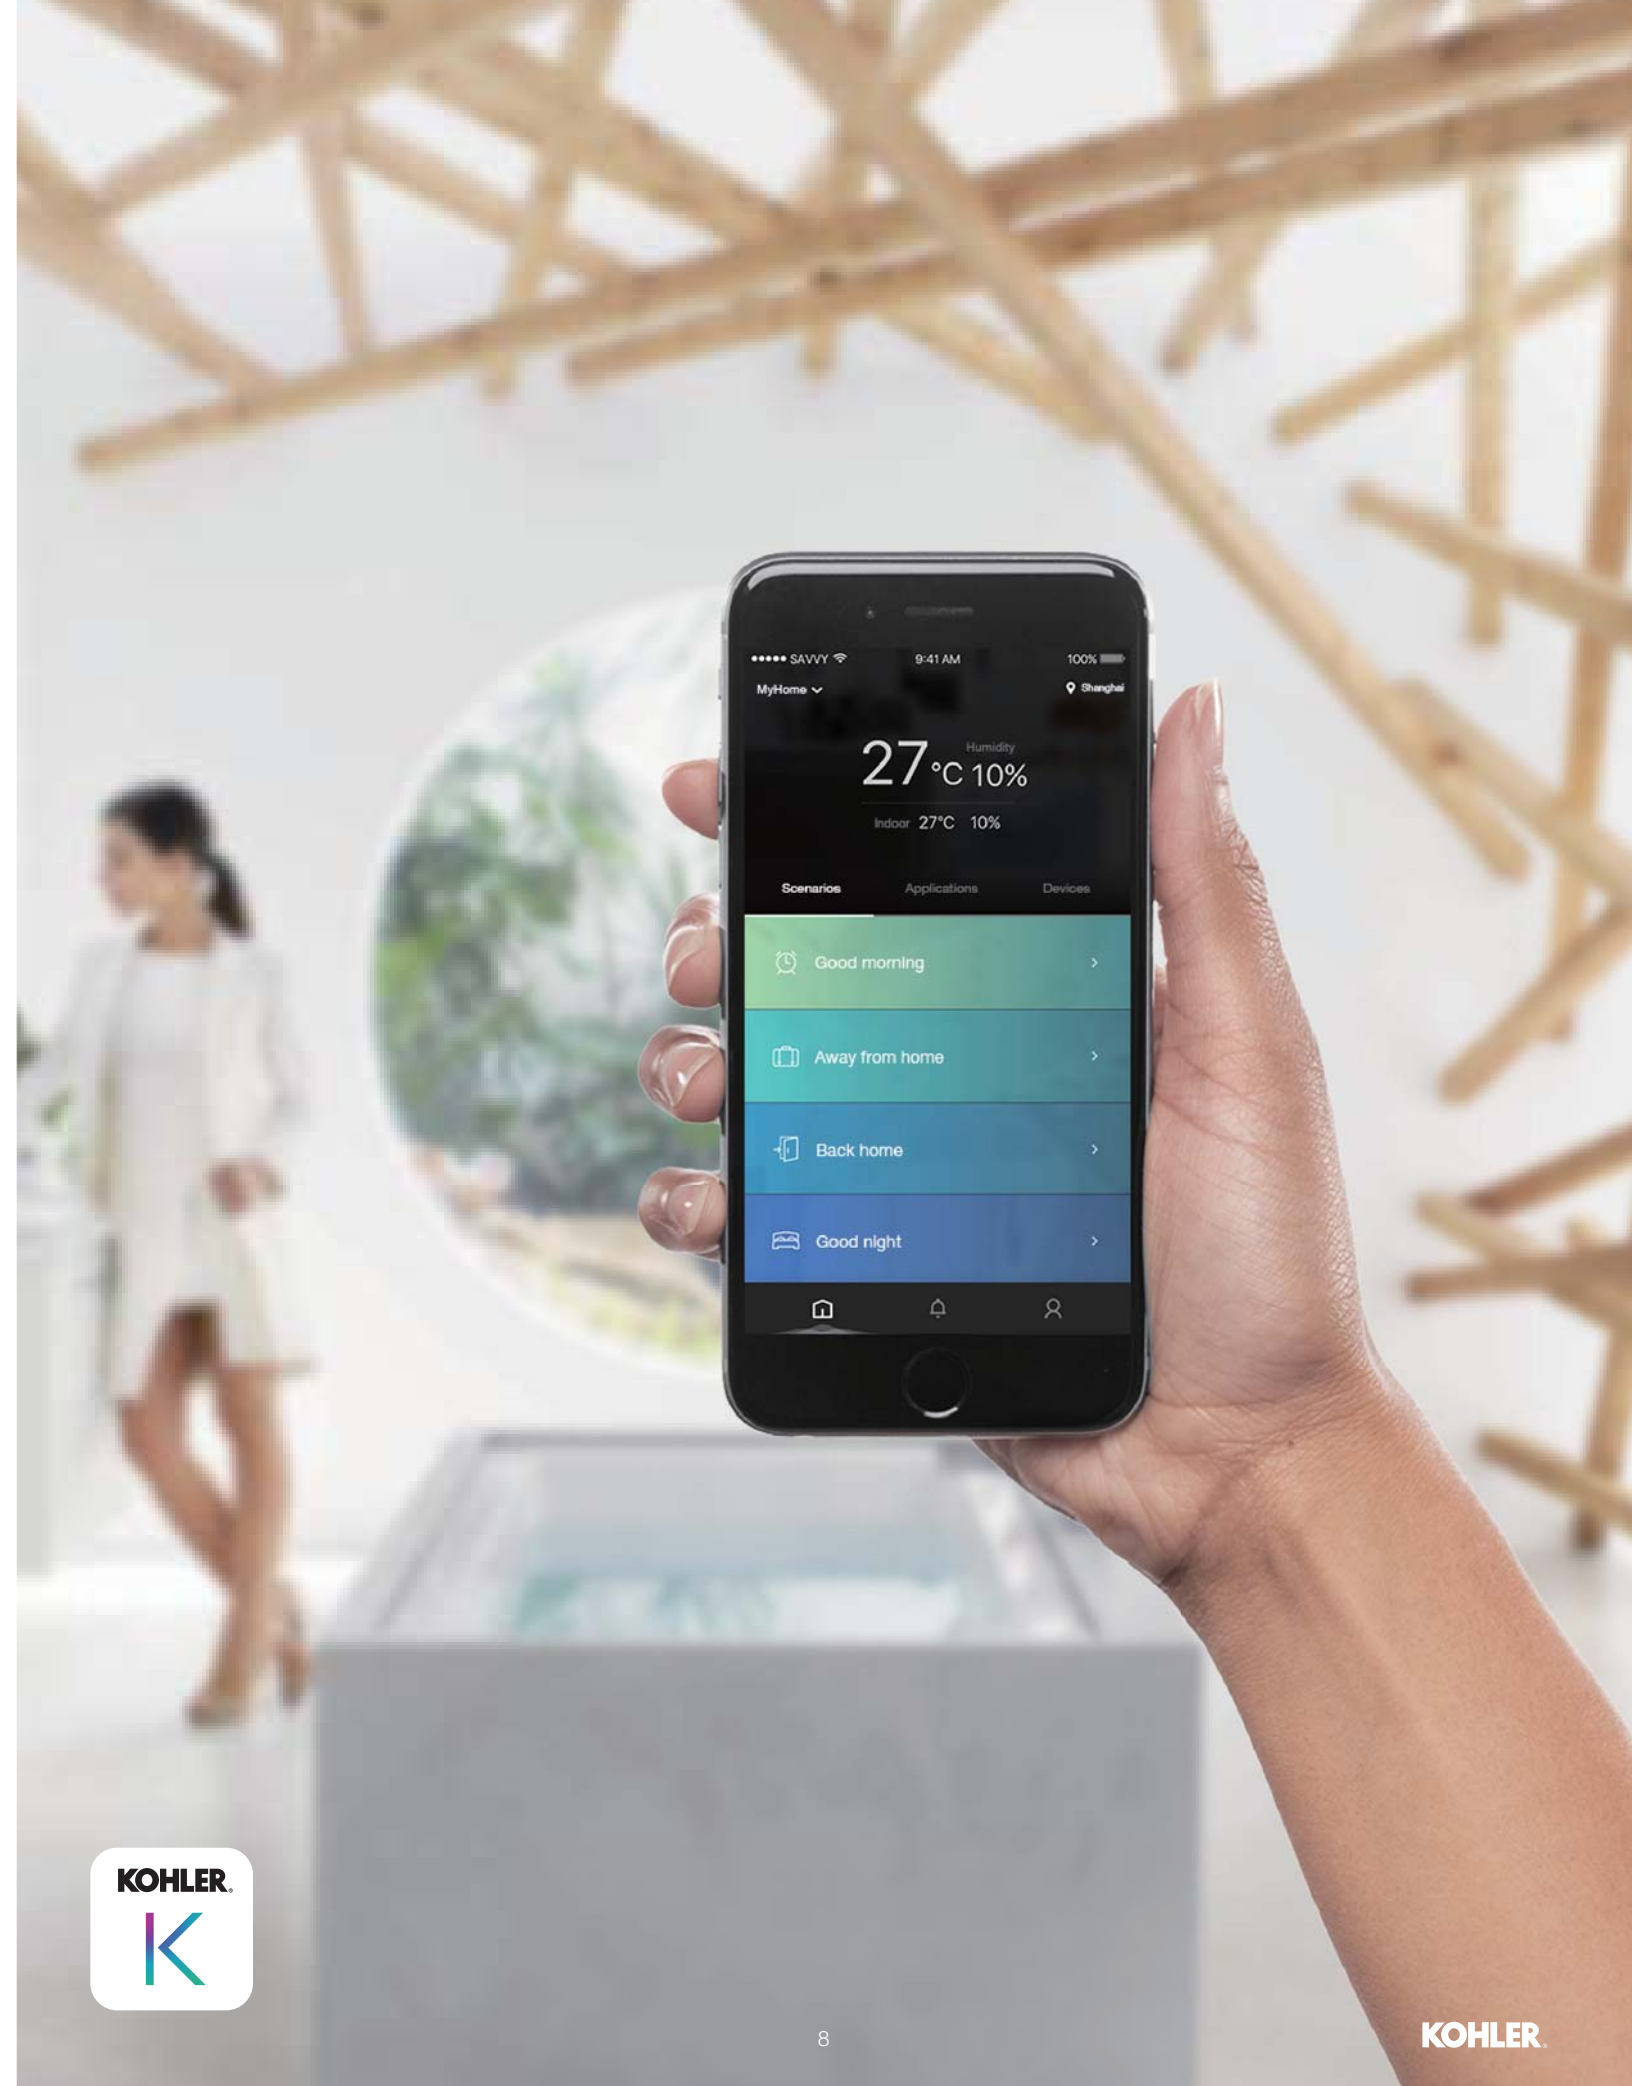

STARS OF THE LINE

reddot design award

Remote control

It is much easier to achieve remote setting and controlling by Konnect App, such as remote pouring the water into the bath.

Product-product linkage

The cooperation between different facilities can make it more friendly to use. For example, when users sit on Kohler Intelligent Toilet, Net-Heater works automatically to ensure the air quality of the bathroom.

Intelligent Learning

Facilities can provide personalized service for users by learning their behaviors and preferences and combining external big data. For example, the system can adjust the temperature of toilet seat by different seasons and users' behaviors.

One-key Scene

The whole scene can be easily controlled by one key. There are six scenes, Wake up, Leave home, Back home, Go to bed, Shower and Take a bath, to satisfy daily needs.