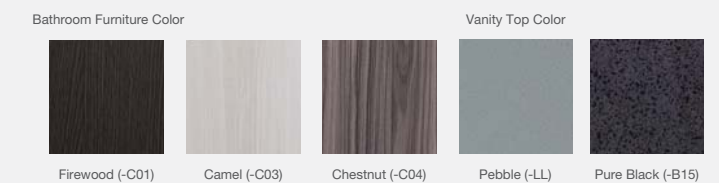

NEW URBANITY™

Planned for a limited space, New Urbanity presents an ideal solution to capture the essence of urban modernity, ingeniously integrating design and function to help you to create more space out of a small living area.

NEW URBANITY
Cabinet 35"
K-99907T-C01/C03/C04
860 x 517 x 620 mm
NEW URBANITY
Vanity Top 35"
K-99908T-B15/LL
900 x 560 x 20 mm
LADENA
Undercounter Lavatory 21"
K-2215T-M-0
524 x 348 mm
Feet
K-15455T-LK
Height: 225 mm,
adjustable by 15 mm,
2 pieces per package

NEW URBANITY
Mirrored Cabinet 20"
K-99933T-L/R-NA
900 x 117 x 815 mm

NEW URBANITY
Mirrored Cabinet 35"
K-99932T-NA
900 x 117 x 815 mm