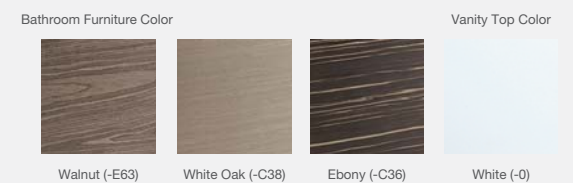

\*Please be noted that actual width is 1100 mm  
 when the door is open. Please reserve enough space.

VERDERA  
 Mirrored Cabinet 34"  
 K-99009T-NA  
 866 x 120 x 762 mm

ALEUTIAN™ Cabinet 35" K-45764T-0  
 ALEUTIAN Vanity Top 35" Top K-2746T-1/8-0  
 ALEUTIAN Feet K-45765T-NA x 2