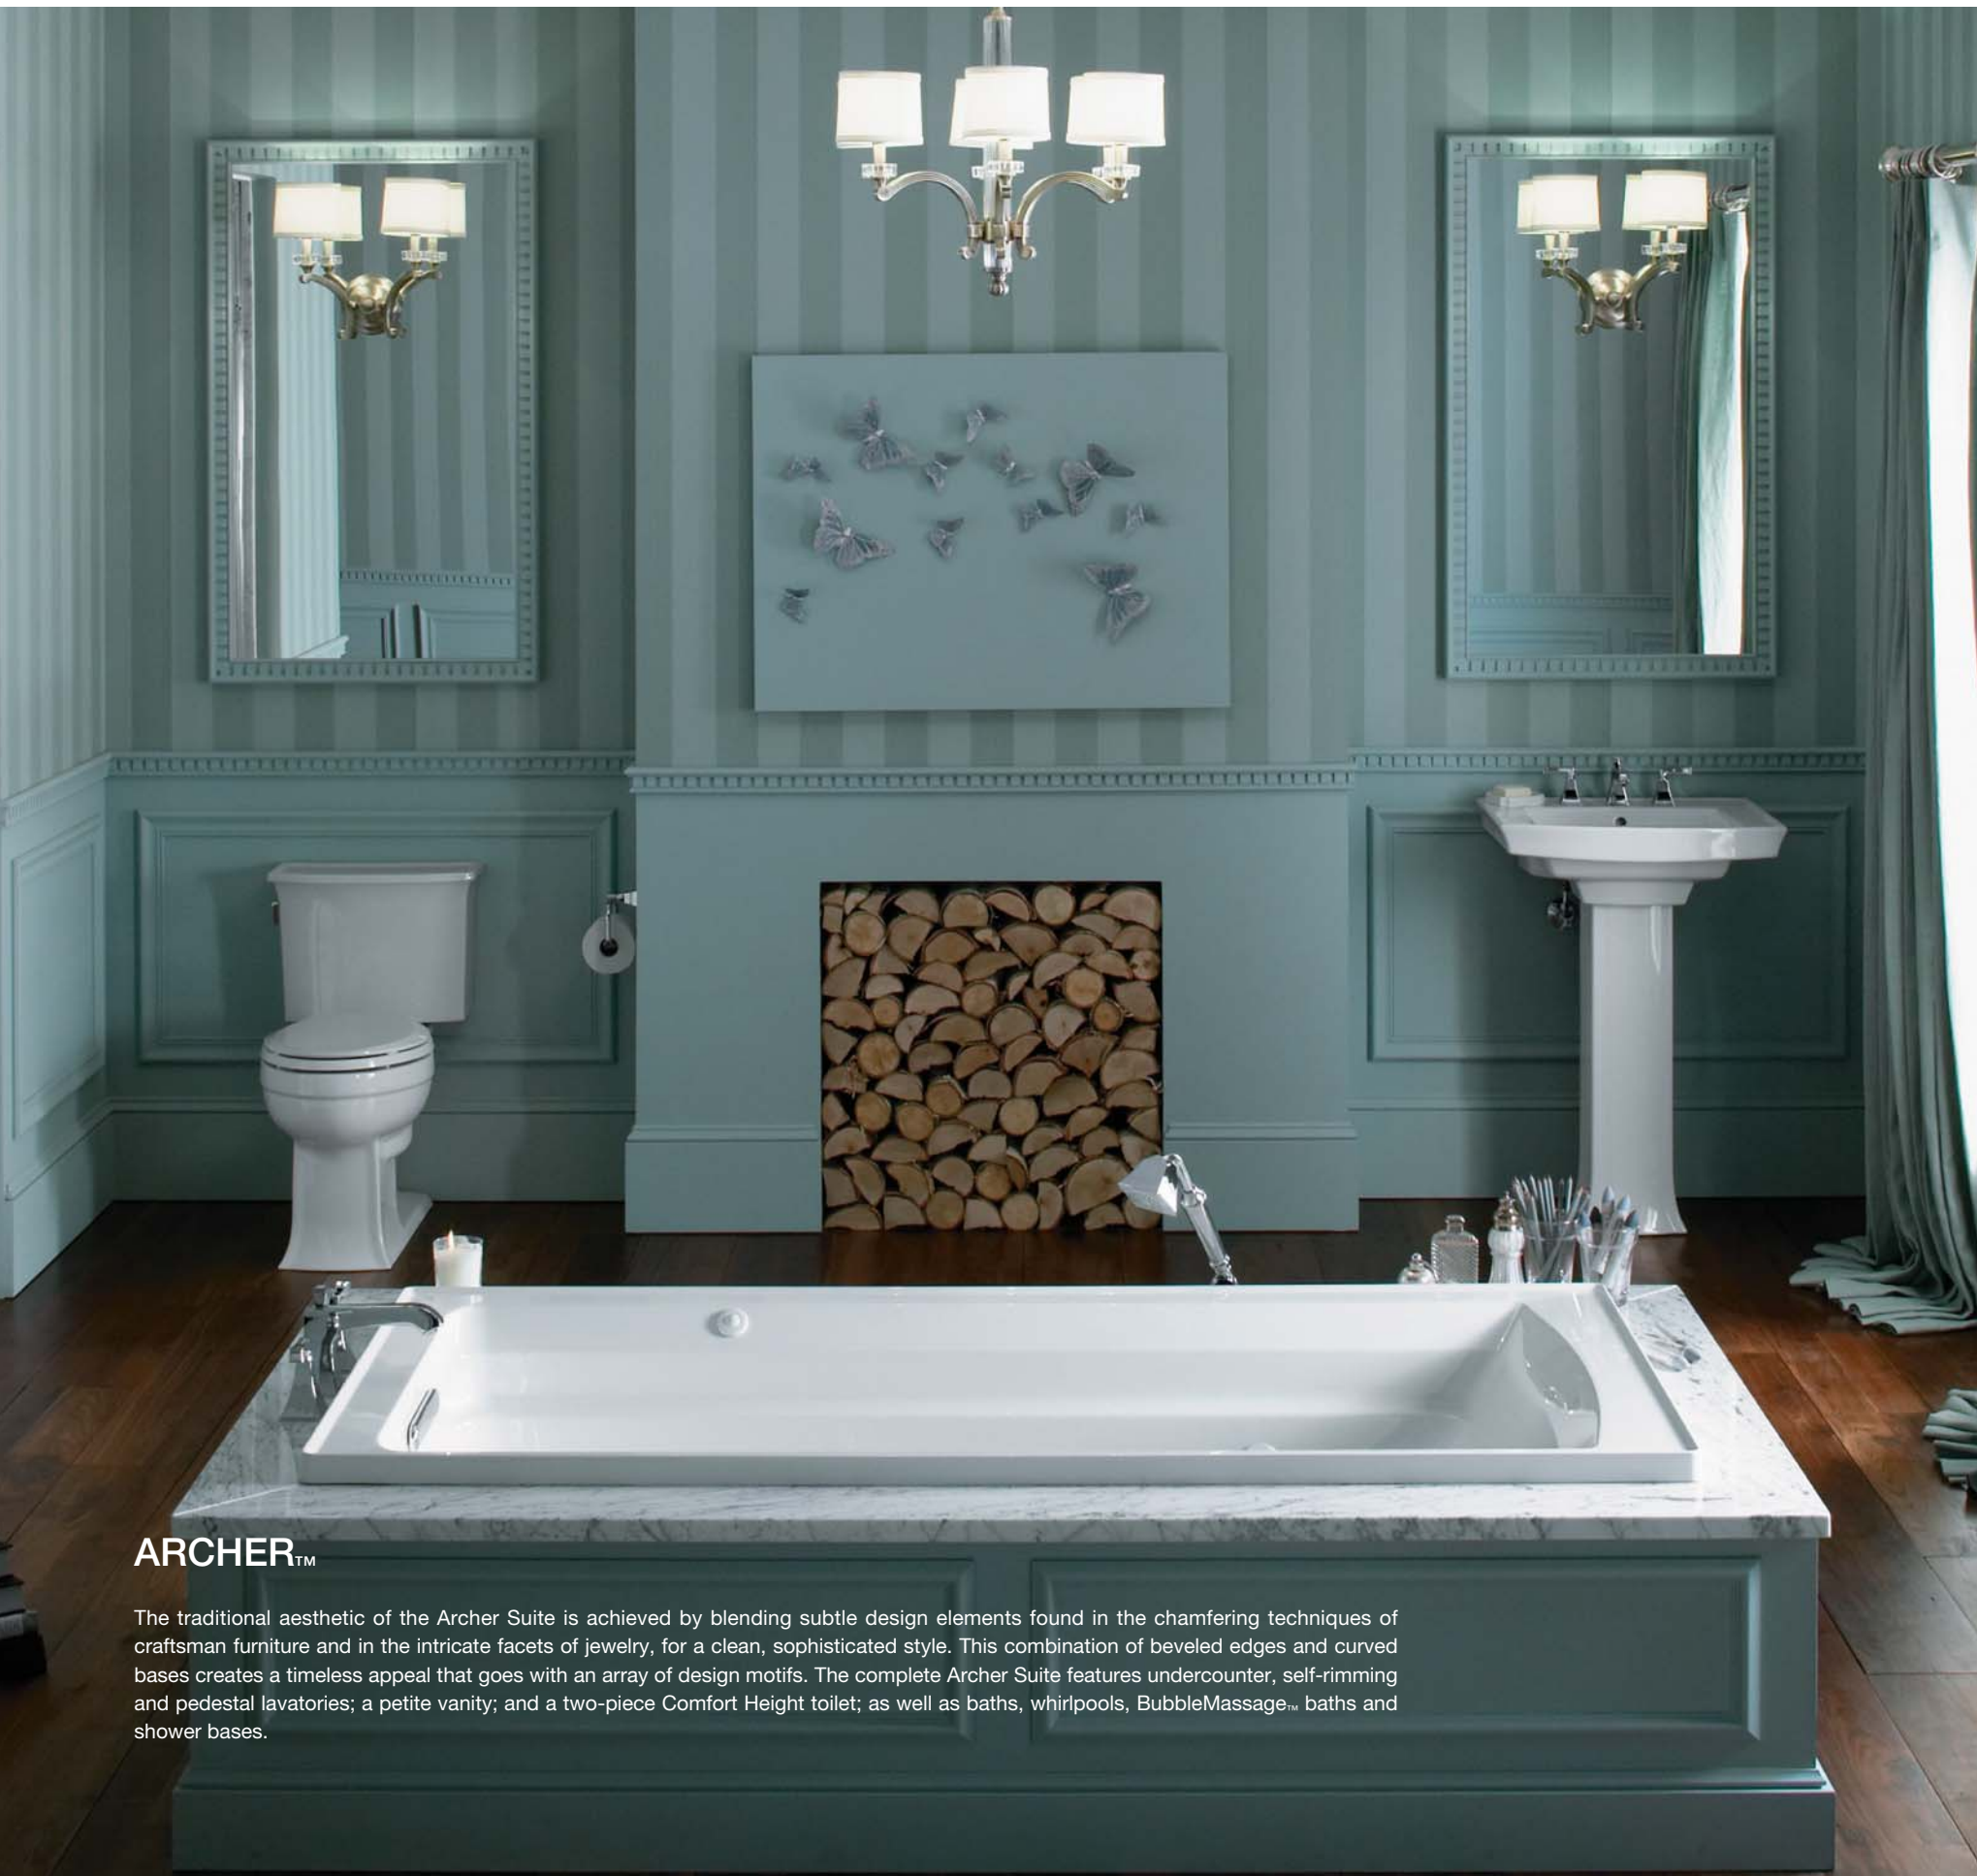

ARCHER™

The traditional aesthetic of the Archer Suite is achieved by blending subtle design elements found in the chamfering techniques of craftsman furniture and in the intricate facets of jewelry, for a clean, sophisticated style. This combination of beveled edges and curved bases creates a timeless appeal that goes with an array of design motifs. The complete Archer Suite features undercounter, self-rimming and pedestal lavatories; a petite vanity; and a two-piece Comfort Height toilet; as well as baths, whirlpools, BubbleMassage™ baths and shower bases.

1

3

4