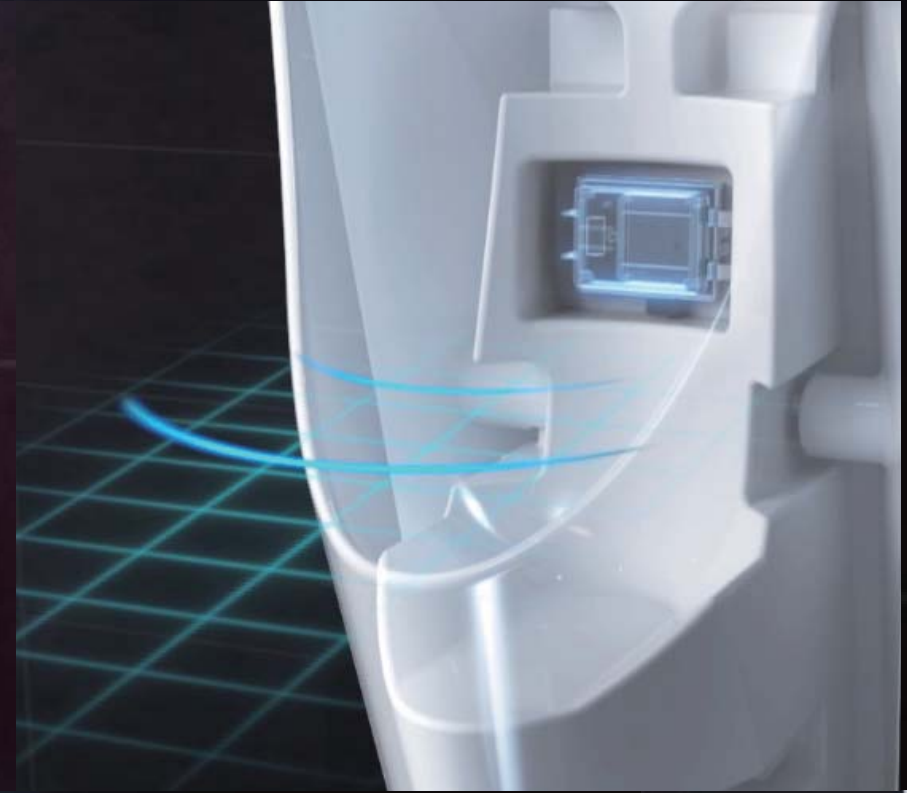

| Dual Sensor System

Microwave Sensor

Higher accuracy compared to traditional infrared sensors, reduces false actuation

Conductivity Sensor:

The urinal will not flush until the conductivity sensor detects presence of urine.

Conductivity sensor detects presence of urine or other liquid, while microwave sensor detects the movement of the user. Dual sensor system ensures reliable and accurate flushing.