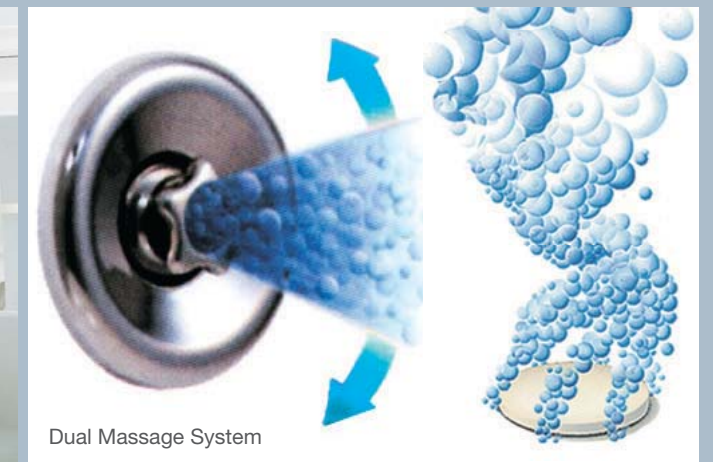

Electronic Control Panel