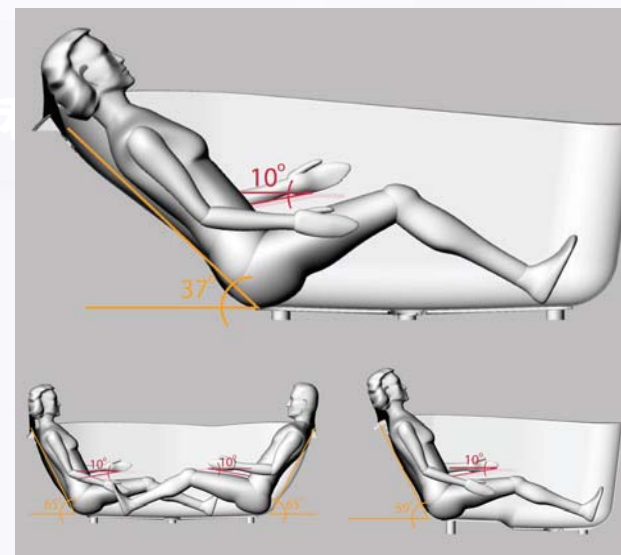

Comfortable Fit

•With backrest angles ranging from 37° to 65°, Comfortable Baths are ergonomically designed for a variety of preferences. Featuring a contoured silhouette and spacious interior, these exquisitely crafted masterpieces allow you to lounge comfortably at a perfect soaking depth.

Personalized Space

•1.3m freestanding bath fits perfectly into smaller bathroom spaces without sacrificing comfort and aesthetics
•Available in multiple sizes (1.3m/1.7m/1.8m), installation options (drop-in/freestanding) and bath types (regular bath/ BubbleMassage bath)