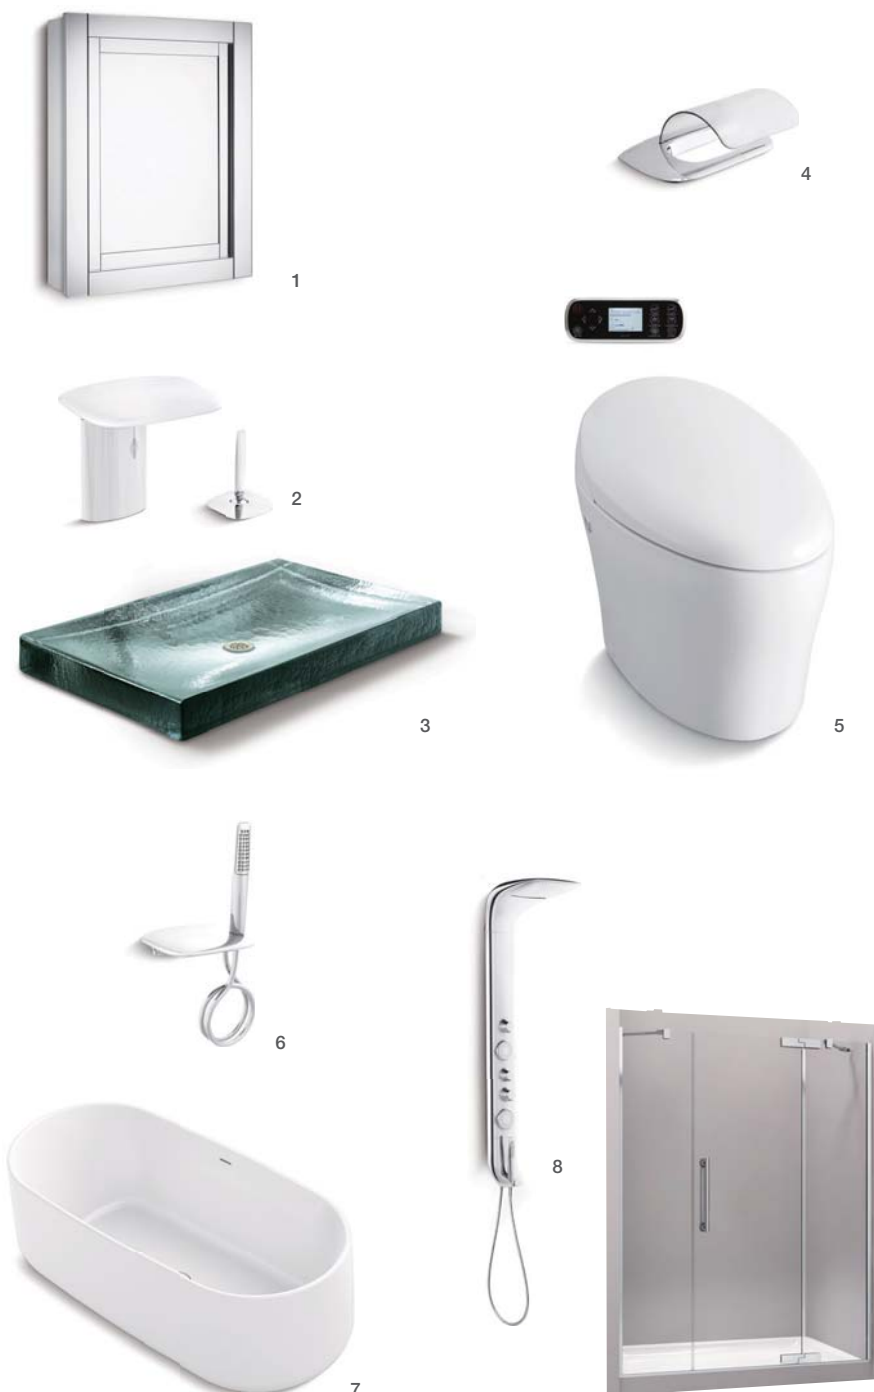

AIRFOIL™-XINYUE

Inspired by the idea of harmony, with its simple design and elegant shapes, the AIRFOIL-XINYUE Suite organizes from the state of inner peace at the basis of Asia's Buddhist culture, with innovative technologies and traditional values, the suite creates an intimate space in which frees your mind.

- 1./ CANDRE™ Mirrored Cabinet with Defogger K-13232T-D-GY, Mirror K-13233T-GY
- 2./ AIRFOIL™-XINYUE Tall Lavatory Faucet K-37264T-4
- 3./ ANTILIA™ Wading Pool Glass Lavatory K-2369-B11
- 4./ AIRFOIL-XINYUE Covered Toilet Tissue Holder K-37067T
- 5./ KARING™ Intelligent Toilet K-4026T-0
- 6./ AIRFOIL-XINYUE Deck-Mouth Bath Spout with Handshower K-37266T
- 7./ CERIC Lithocast Bath K-8336T-0
- 8./ AIRFOIL-XINYUE Shower Panel K-45219T-7-CP
- 9./ PURIST™ UPGRADE Shower Door K-99168T-C-SHP