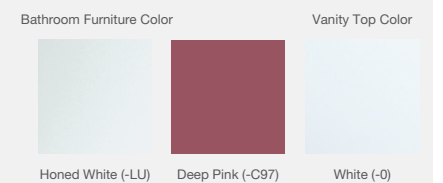

M SERIES
Mirrored Cabinet with Lights and Defogger 33"
Mirrored Cabinet with Defogger 16"
K-15511T-NA x 2
772 x 116 x 762 mm
Vertical Lights
K-15516T-0
45 x 104 x 761 mm
Side Kits
(to be ordered separately in
wall-mount installation)
K-15514T-NA
116 x 762 mm