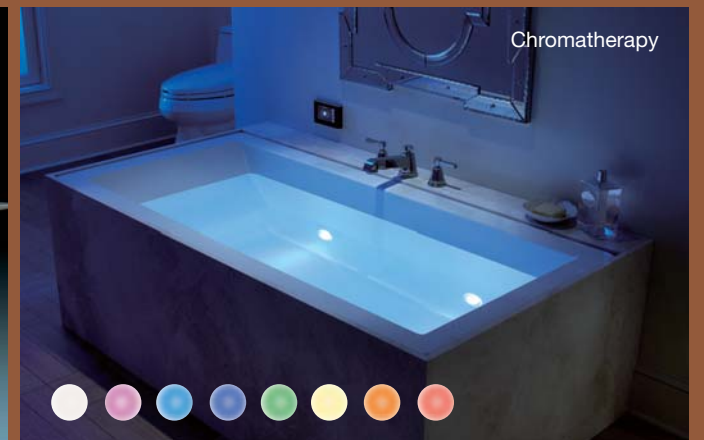

VibrAcoustic™

Six kinds of music to refresh your mind with pleasurable multi-sensory enjoyment.
Blue tooth technology allows you to choose your favorite sounds from your own personal device.
Different heat settings let you customize the surface temperature for a soothing environment that envelops you in warm, tension-releasing heat.
Upgraded handheld touchscreen simplifies setting preferences and control of Internet access and audio/video entertainment.
Electronic drain technology for added comfort, with overflow alarm and automatic drainage.