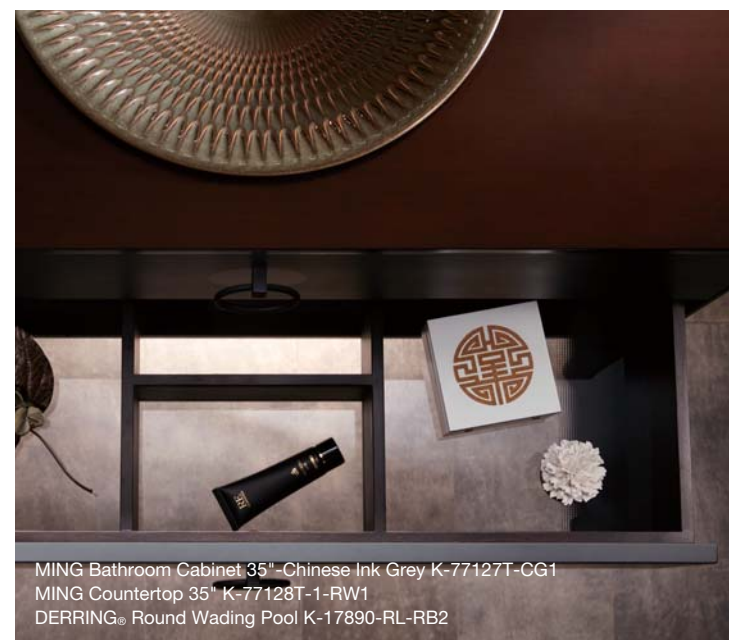

MING Bathroom Cabinet 35" - Chinese Ink Grey K-77127T-CG1
MING Countertop 35" K-77128T-1-RW1
DERRING® Round Wading Pool K-17890-RL-RB2

The unique suite blends East and West – the Ming Dynasty and the Kathryn design let us look back while looking forward. The rich wood and shape of the furniture combines the DNA of Kohler with the craftsmanship and classic artistry of the Ming to bring unsurpassed elegance to your bathroom. Together, the suite reflects the Chinese view of balance, harmony and peace.

MING Suite includes bathroom cabinet, intelligent mirror, mirror shelf, tower shelf, toilet and bathtub.

MING
Bathroom Cabinet 35" - Chinese Ink Grey
K-77127T-CG1
896 x 567 x 834 mm
MING
Countertop 35"
K-77128T-1-RW1
902 x 570 x 20 mm
DERRING®
Round Wading Pool
K-17890-RL-RB2
449 x 449 mm
Optional:
CARILLON
Round Vessel Lavatory 17"
K- 96118T-0
442 x 442 mm

MING
Bathroom Cabinet 35" - White
K-77127T-0
896 x 567 x 834 mm
MING
Countertop 35"
K-77128T-1-AW1
902 x 570 x 20 mm
CARILLON
Rectangular Vessel Lavatory 21"
K- 96117T-0
533 x 368 mm

MING
Mirror 31"
K-77115T-NA
800 x 36 x 800 mm

MING
Cabinet Storage Accessory
K-20029T-RW1
700 x 107 x 40 mm

MING
Towel Rack 22"
K-77134T-RW1
550 x 270 x 800 mm