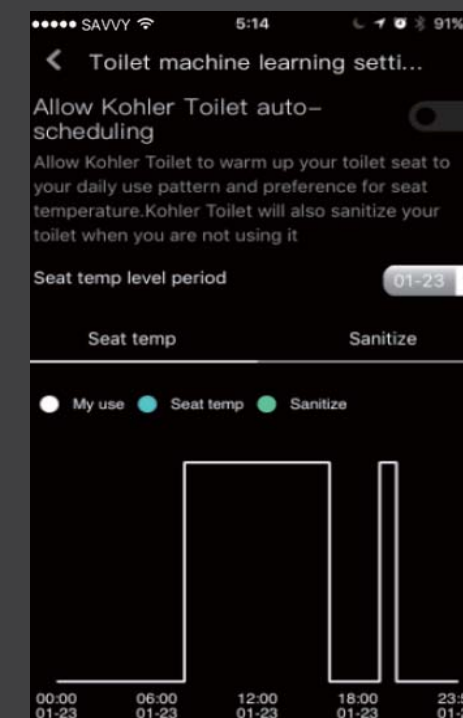

Intelligent learning

- Learns users' behaviors automatically
- Personalized settings maximize each person's comfort level
- Provides optimal plan based on seasons, time, weather and other data