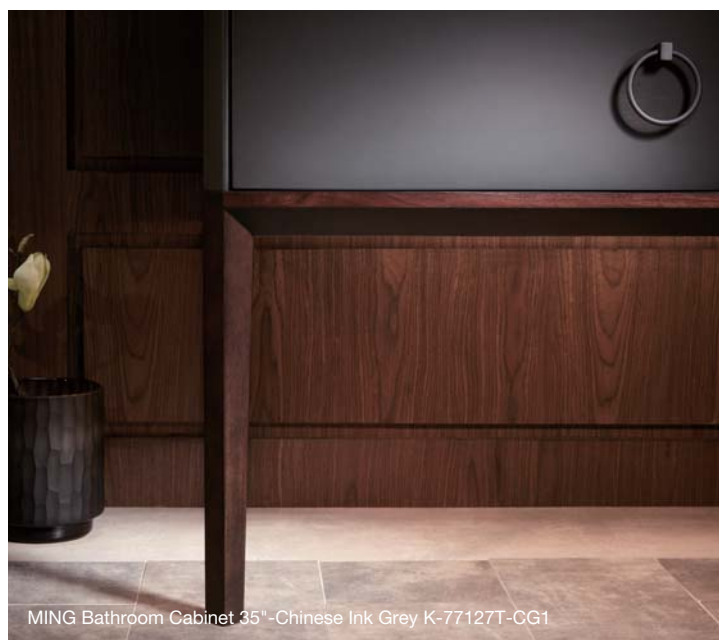

MING Bathroom Cabinet 35" - Chinese Ink Grey K-77127T-CG1
MING Countertop 35" K-77128T-1-RW1
DERRING® Round Wading Pool K-17890-RL-RB2
MING Cabinet Storage Accessory K-20029T-RW1
MING Mirror 31" K-77115T-NA
MING Towel Rack 22" K-77134T-RW1

MING Bathroom Cabinet 35" - Chinese Ink Grey K-77127T-CG1
MING Countertop 35" K-77128T-1-RW1
DERRING® Round Wading Pool K-17890-RL-RB2

MING Bathroom Cabinet 35" - Chinese Ink Grey K-77127T-CG1