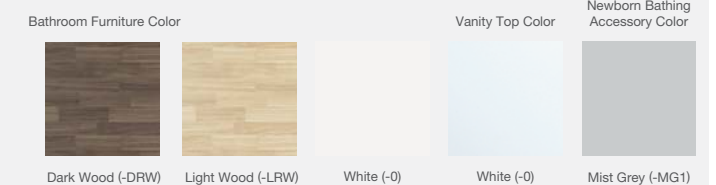

Solid wood quality for high-end elegance, durability and moisture-proof performance. Thoughtful design brings convenience to daily grooming with easy-access shelves, storage accessories and towel rack.

ALEO
Cabinet 39"
K-21854T-LRW/DRW/0
972 x 435 x 500 mm
FAMILY CARE
Vanity Top 39"
K-22780T-1-0
1000 x 558 mm
Feet
K-22741T-LRW/LK
Height: 195 mm,
adjustable by 15 mm,
2 pieces per package
Towel Bar
K-22743T-HGS/LK
345 x 45 mm

ALEO
Cabinet 35"
K-21853T-LRW/DRW/0
872 x 435 x 500 mm
MAXISPAC
Vanity Top 35"
K-96121T-1-0
900 x 450 mm
Feet
K-22741T-LRW/LK
Height: 195 mm,
adjustable by 15 mm,
2 pieces per package
Towel Bar
K-22743T-HGS/LK
345 x 45 mm

ALEO
Cabinet 31"
K-21852T-LRW/DRW/0
772 x 435 x 500 mm
FAMILY CARE
Vanity Top 31"
K-22779T-1-0
800 x 558 mm
Feet
K-22741T-LRW/LK
Height: 195 mm,
adjustable by 15 mm,
2 pieces per package
Towel Bar
K-22743T-HGS/LK
345 x 45 mm

ALEO
Cabinet 24"
K-21851T-LRW/DRW/0
572 x 435 x 500 mm
MAXISPAC
Vanity Top 24"
K-96120T-1-0
600 x 450 mm
Feet
K-22741T-LRW/LK
Height: 195 mm,
adjustable by 15 mm,
2 pieces per package
Towel Bar
K-22743T-HGS/LK
345 x 45 mm

ALEO
Vanity Top 24"
K-21851T-LRW/DRW/0
572 x 435 x 500 mm
FAMILY CARE
Cabinet 24"
K-22778T-1-0
600 x 558 mm
Feet
K-22741T-LRW/LK
Height: 195 mm,
adjustable by 15 mm,
2 pieces per package
Towel Bar
K-22743T-HGS/LK
345 x 45 mm

Newborn Bathing Accessory
K-70374T-MG1
655 x 385 mm