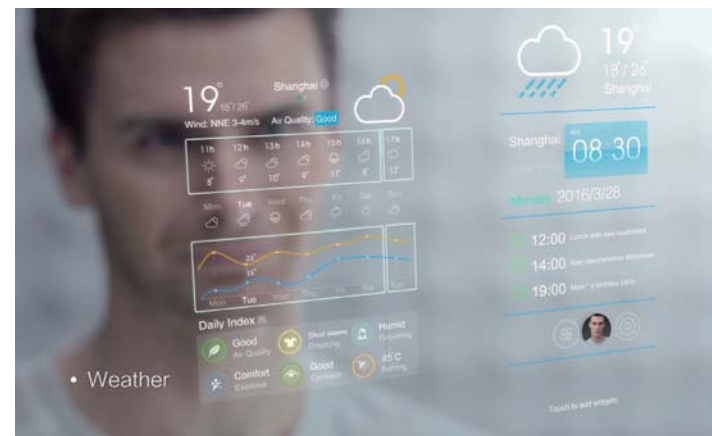

Internet Connected

Stay connected while you are gearing up for your day or winding down from it with Kohler TouchMe Mirrored Cabinet. Surfing, emailing, SNS etc. all available by simple touch on the screen.