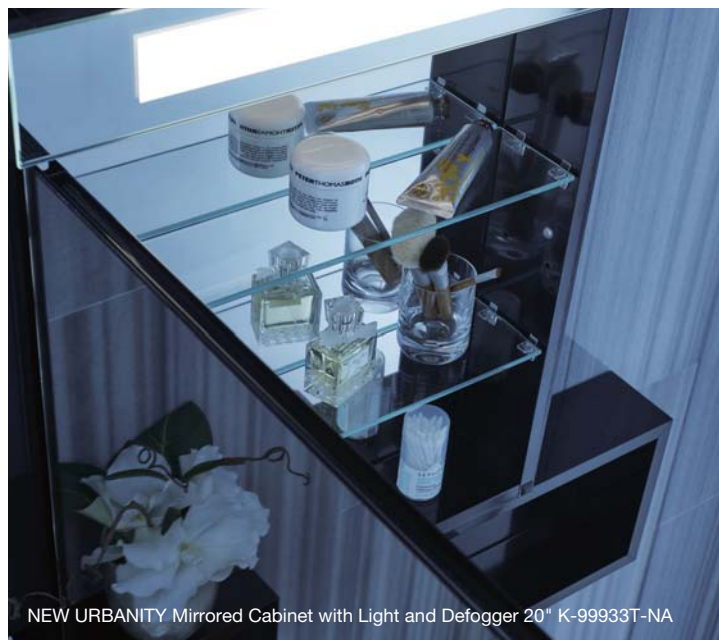

Touch-screen Entertainment

Large 21.5 inch touchscreen entertainment completely integrated into the grooming area.

NEW URBANITY™ Mirrored Cabinet with Light and Defogger 35" K-99932T-NA  
 NEW URBANITY Shelf K-99917T-LK x 2  
 NEW URBANITY Shelf K-99916T-LK x 2