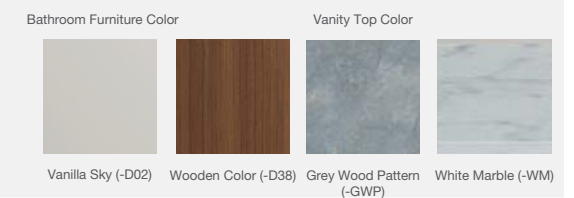

NEW IPSWICH C Cabinet 32" K-97794T-F07  
 NEW IPSWICH C 800mm Countertop with Quartz Top K-97754T-1/8-B15