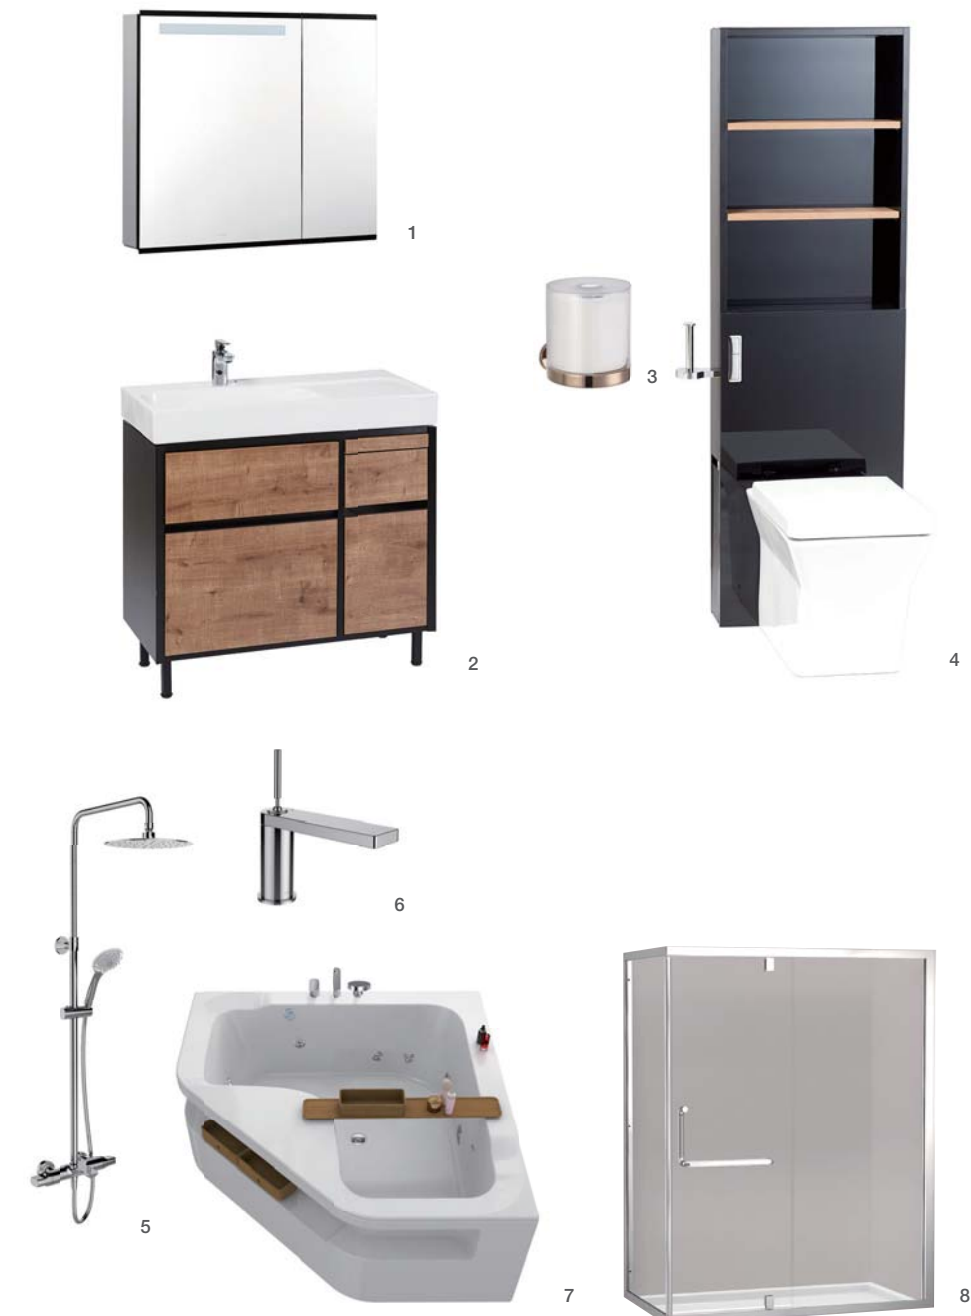

MAXISPACE™

Limited space; endless possibilities. Blending function with design, we push back the drain on your vanity to give you more work and wash space. We help you expand and organize your space — with drawers, cabinets and shelves. Kohler is here to help you get more from your space so that you can enjoy carefree, comfortable living.

- 1/ MAXISPACE™ 900 mm Mirrored Cabinet K-96107T-NA
- 2/ MAXISPACE Cabinet K-20020T-H14, MAXISPACE Vanity K-96121T-1-0
- 3/ STILLNESS™ Covered Toilet Tissue Holder K-14388T
- 4/ MAXISPACE Toilet K-14042T-L/R-0
- 5/ ALEO™ Thermostatic 3-Way Shower Column K-97821T-9-CP
- 6/ COMPOSED™ Lavatory Faucet with Joystick Handle K-73158T-4-CP
- 7/ ALEUTIAN™ Integrated Whirlpool K-20059T-NW-0
- 8/ SKYLINE™ L-shaped Showerdoor K-81019T-FM-SHP