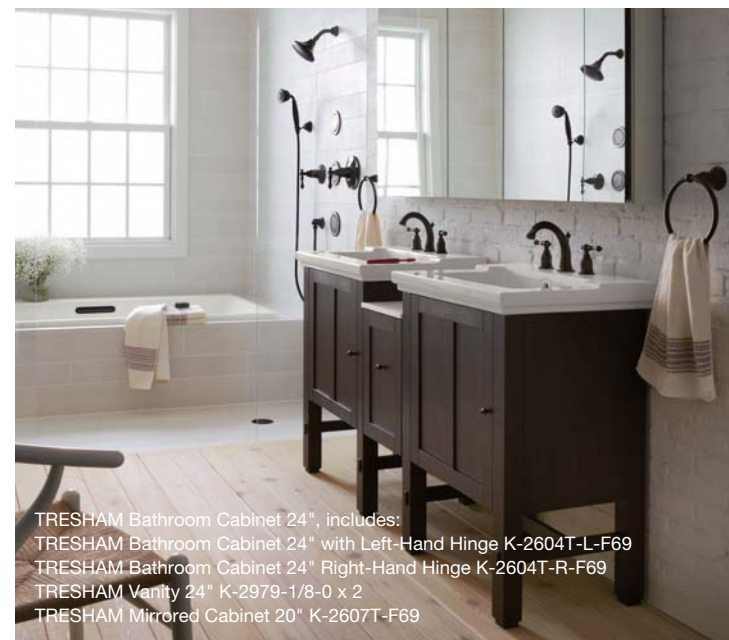

TRESHAM Bathroom Cabinet 24", includes:
TRESHAM Bathroom Cabinet 24" with Left-Hand Hinge K-2604T-L-F69
TRESHAM Bathroom Cabinet 24" Right-Hand Hinge K-2604T-R-F69
TRESHAM Vanity 24" K-2979-1/8-0 x 2
TRESHAM Mirrored Cabinet 20" K-2607T-F69

TRESHAM™

In 1620, British "May ower" in North America, opened a new chapter in the history of the United States of America. Now, touch New England bathroom furniture, you can feel the American culture, strong wind of England, people can not help but across time, thoughts thronged one's mind. Concise integrated platform design, with simple thick forest color, elegant British classics wind into the innovation of the American dream, New England bathroom furniture, achievements of the eternal classic.

TRESHAM
Bathroom Cabinet 24"
K-2604T-L-F69 (Left-Hand Hinge)
K-2604T-R-F69 (Right-Hand Hinge)
603 x 464 x 826 mm
Includes:
PVC Basket (Big)
K-45464T-NA
Vanity 24"
K-2979-1/8-0
600 x 464 mm

TRESHAM
Bathroom Cabinet 12"
K-2607T-F69
308 x 475 x 756 mm

TRESHAM
Mirrored Cabinet 20"
K-72530T-L-F69 (Left-Hand Hinge)
K-72530T-R-F69 (Right-Hand Hinge)
500 x 133 x 762 mm

Bathroom Furniture Color Vanity Top Color