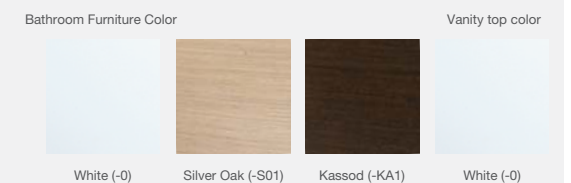

NEW VERDERA
Mirrored Cabinet 34"
K-78282T-NA
866 x 133 x 762 mm