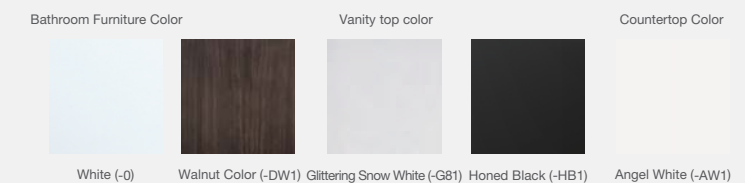

POPLIN  
 Mirror 30"  
 K-99666T-CS1  
 750 x 31 x 900 mm

POPLIN  
 Cabinet Storage Accessories  
 K-99683T-1WS  
 221 x 420 x 57 mm

TRESHAM™ Bathroom Cabinet 24", includes:  
 TRESHAM Bathroom Cabinet 24" with Left-Hand Hinge K-2604T-L-F69  
 TRESHAM Bathroom Cabinet 24" Right-Hand Hinge K-2604T-R-F69  
 TRESHAM Vanity 24" K-2979-1/8-0