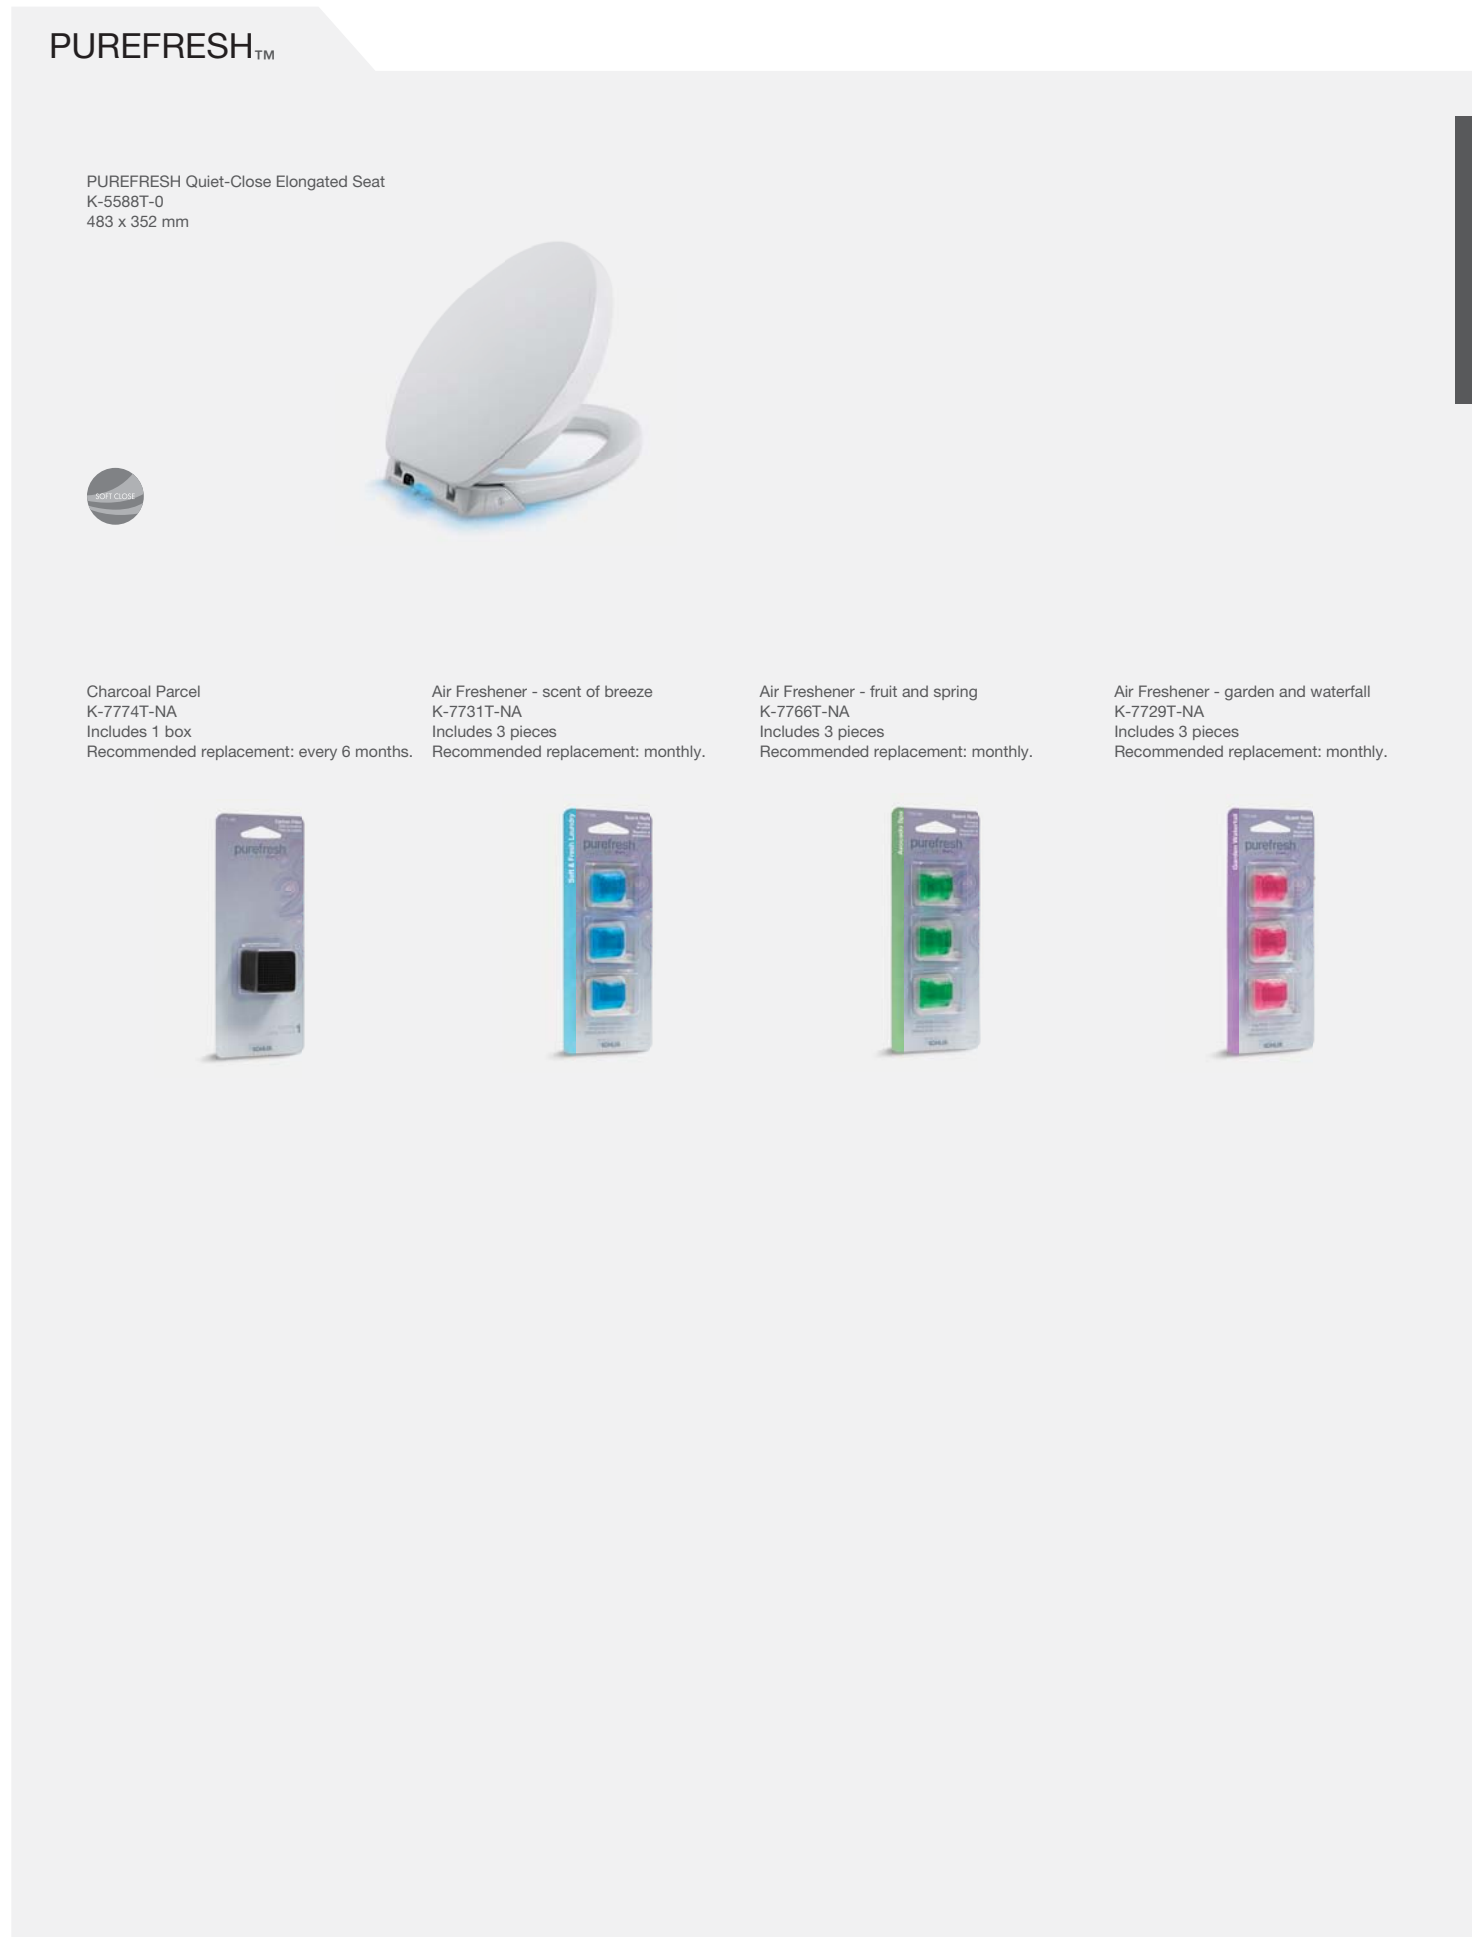

PUREFRESH™

PUREFRESH Quiet-Close Elongated Seat
K-5588T-0
483 x 352 mm

Charcoal Parcel
K-7774T-NA
Includes 1 box
Recommended replacement: every 6 months.

Air Freshener - scent of breeze
K-7731T-NA
Includes 3 pieces
Recommended replacement: monthly.

Air Freshener - fruit and spring
K-7766T-NA
Includes 3 pieces
Recommended replacement: monthly.

Air Freshener - garden and waterfall
K-7729T-NA
Includes 3 pieces
Recommended replacement: monthly.