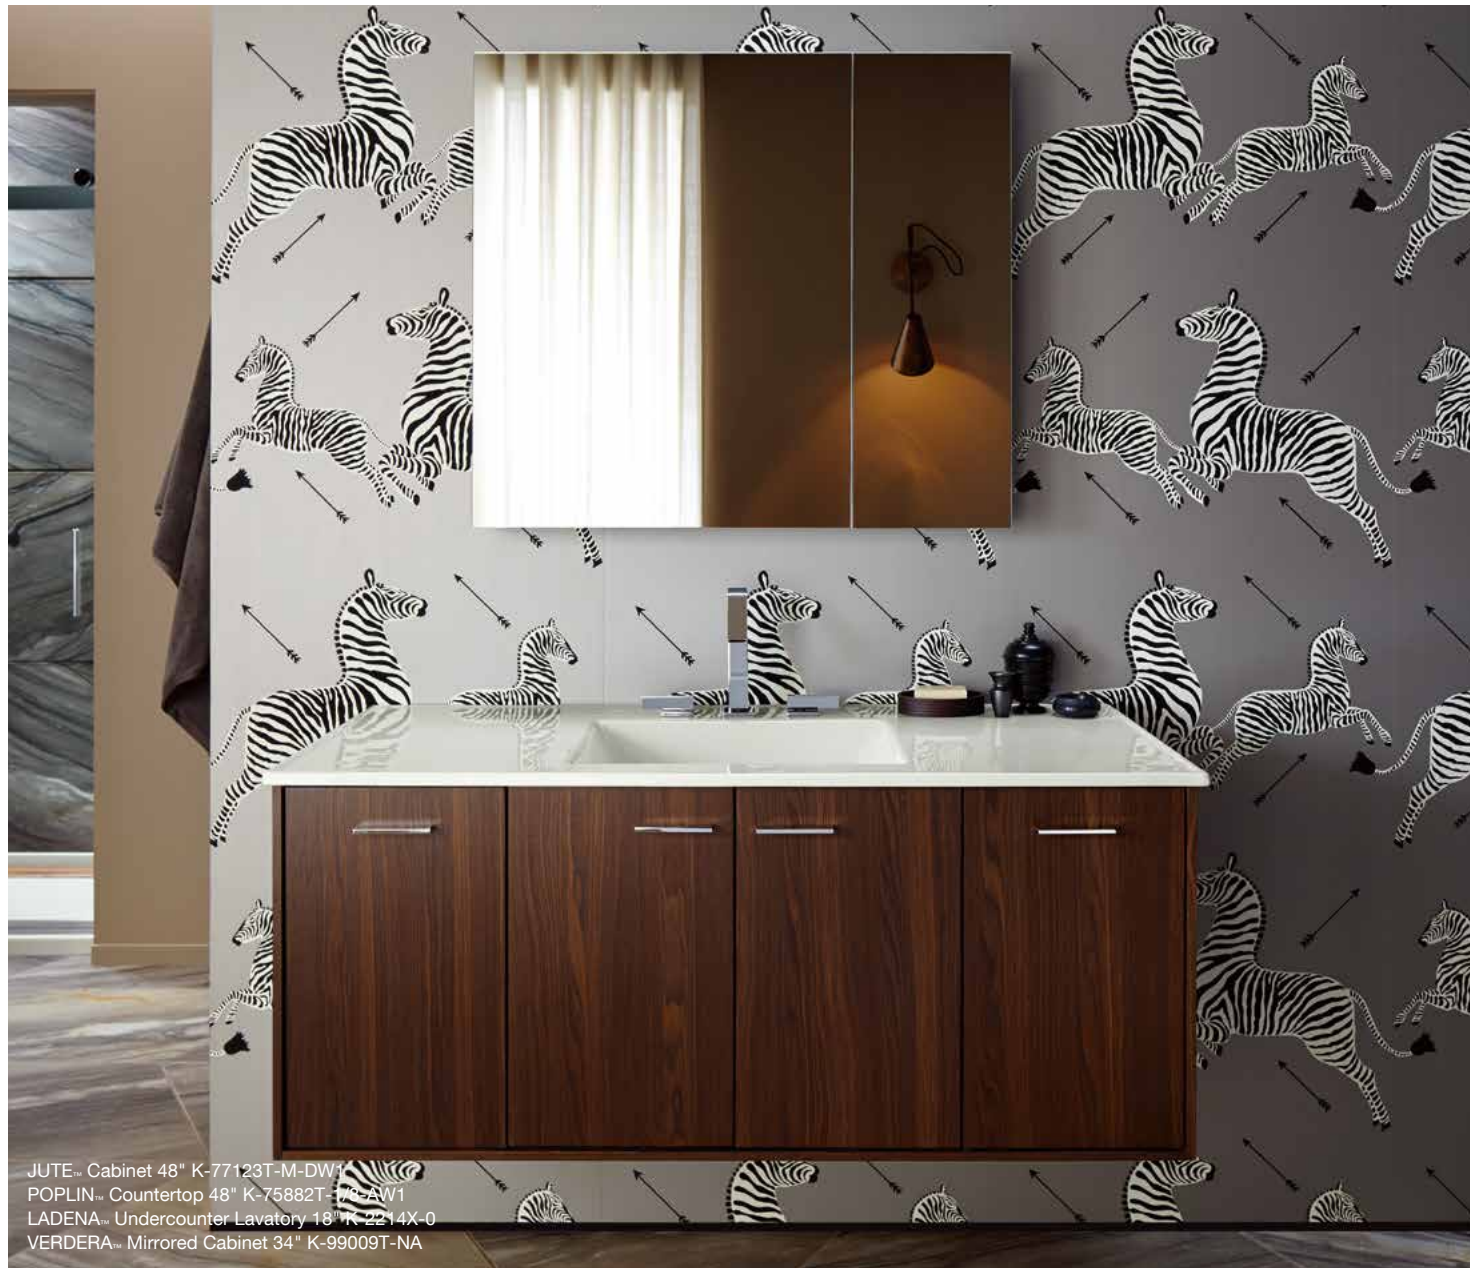

HARKEN  
 Mirrored Cabinet 24"  
 K-29255T-L-NK1  
 600 x 139 x 762 mm

HARKEN  
 Mirrored Cabinet 24"  
 K-29255T-L-CLG  
 600 x 139 x 762 mm

POPLIN  
 Cabinet Storage Accessories  
 K-99682T-1WS  
 221 x 420 x 57 mm

POPLIN  
 Cabinet Storage Accessories  
 K-99683T-1WS  
 221 x 420 x 57 mm

POPLIN  
 Cabinet Storage Accessories  
 K-99684T-1WS  
 221 x 420 x 57 mm

Bathroom Furniture Color	Vanity top color	Countertop Color
		
Natural Oak (-NK1)	Classic Light Grey (-CLG)	Grey (-TG9)
		
		Silver (-NM1)
		
		White (-0)