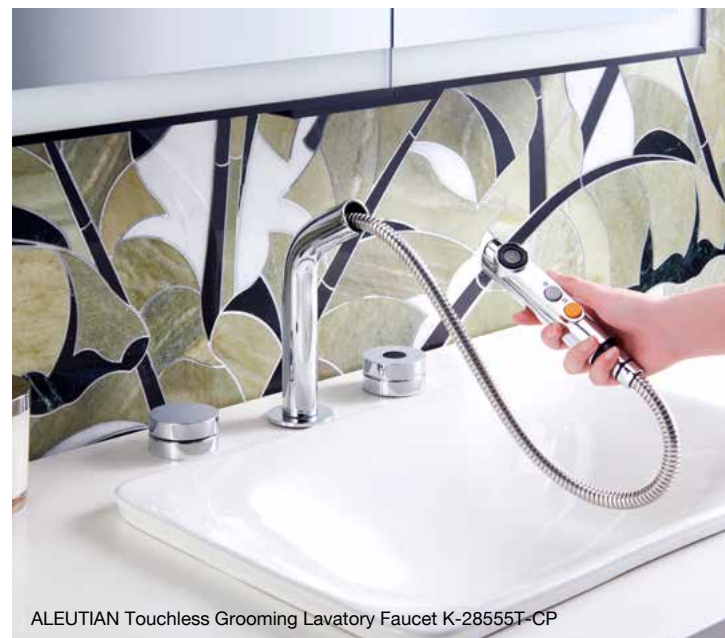

ALEUTIAN Touchless Grooming Lavatory Faucet K-2855T-CP

Touchless Bathroom Faucets

Enjoy a touch-free, more convenient and more secure product in your own bathroom. Touchless Bathroom Faucet is a capable helper to protect your family and provide an effortless experience of hygiene.

COMPONENTS...
Widespread Touchless Lavatory Faucet
K-26799T-CP
Reach: 160 mm
Height: 170 mm

ALEUTIAN...
Touchless Grooming Lavatory Faucet
K-2855T-CP
Reach: 178 mm
Height: 219 mm, adjustable height: 70 mm

ALEO...
Widespread Touchless Lavatory Faucet
K-26800T-CP
Reach: 100 mm
Height: 88 mm

ALEO
Touchless Grooming Lavatory Faucet
K-29008T-4-CP
Reach: 193 mm
Height: 208 mm

ALEO S
Touchless Grooming Lavatory Faucet
K-29006T-4-CP/ECP
Reach: 147 mm
Height: 213 mm

Touchless operation

Finish Options :

Polished Chrome (CP) Easy-clean Polished Chrome (ECP)