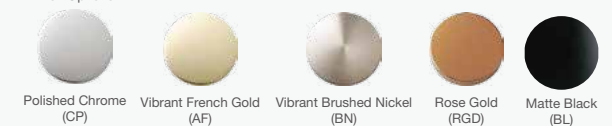

Finish Options :