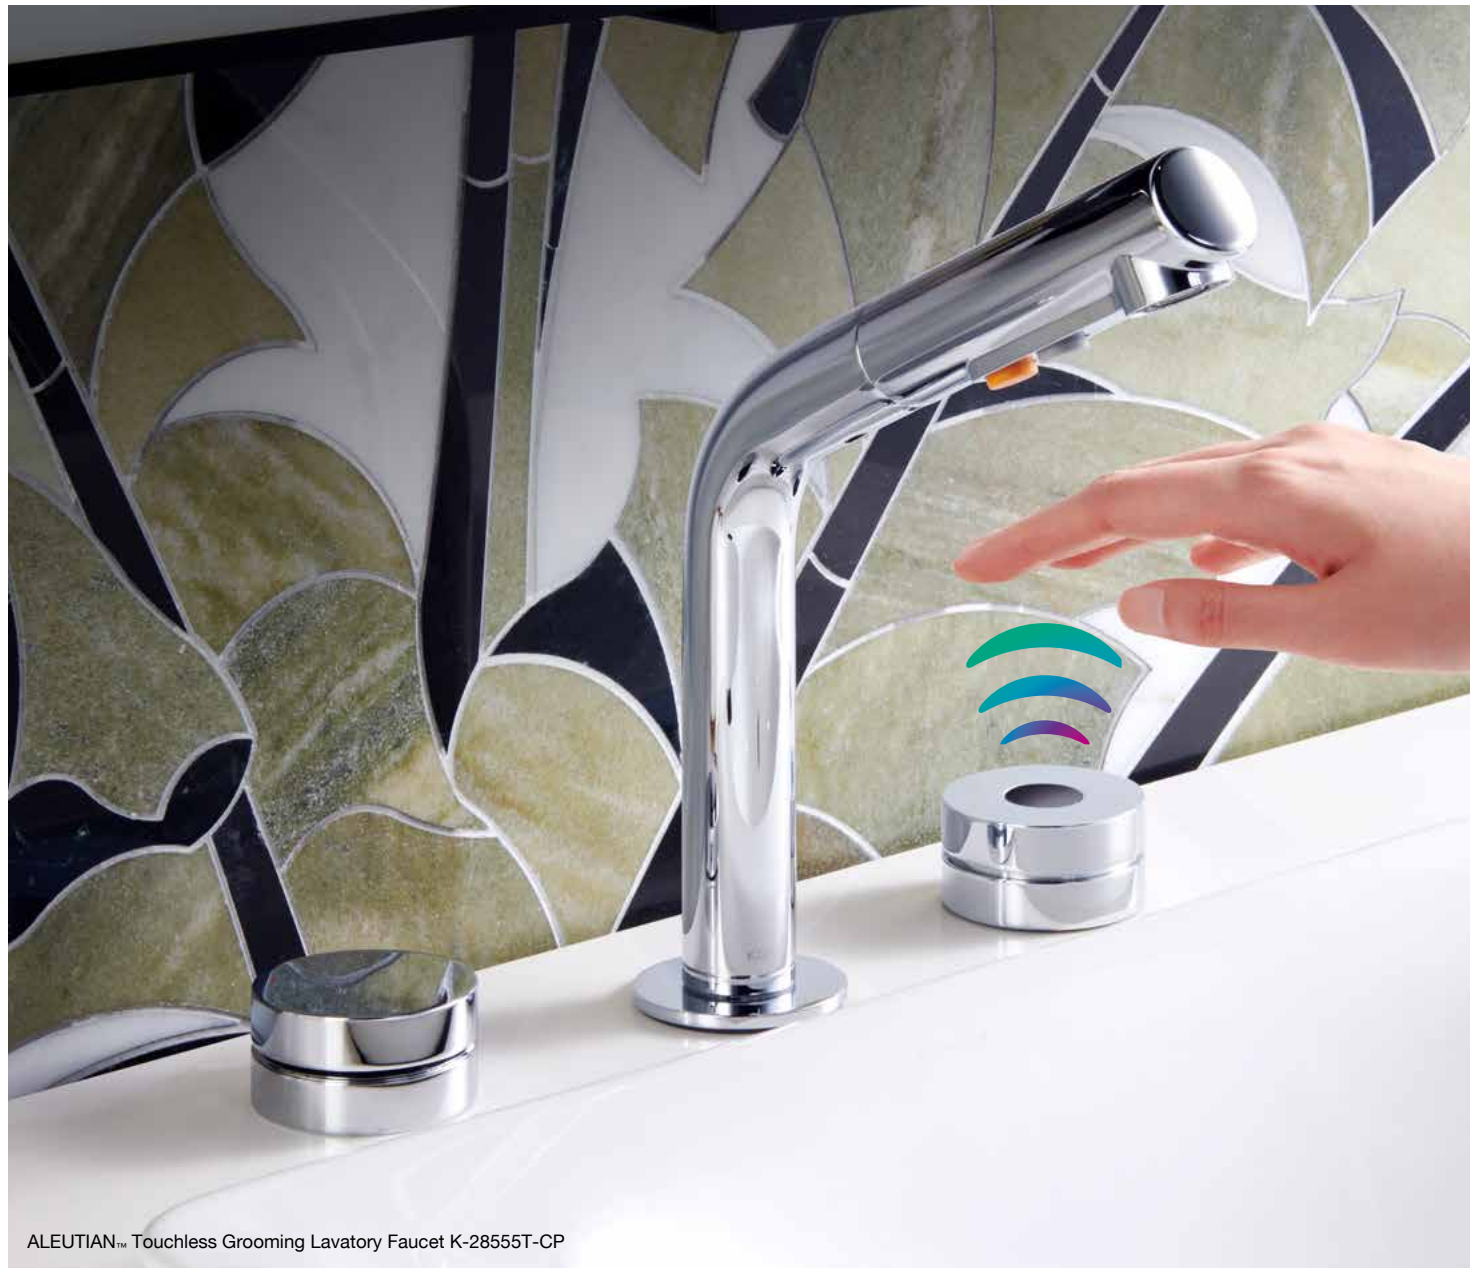

HONESTY  
Exposed Shower Only Faucet  
K-24749X-4-CP

HONESTY  
Exposed Bath Shower Faucet  
K-22086X-4-CP  
Reach: 130 mm

HONESTY  
2-Way Shower Column  
K-24754X-4-CP

Finish Options :

Polished Chrome  
(CP)

## Touchless Bathroom Faucets

Enjoy a touch-free, more convenient and more secure product in your own bathroom. Touchless Bathroom Faucet is a capable helper to protect your family and provide an effortless experience of hygiene.