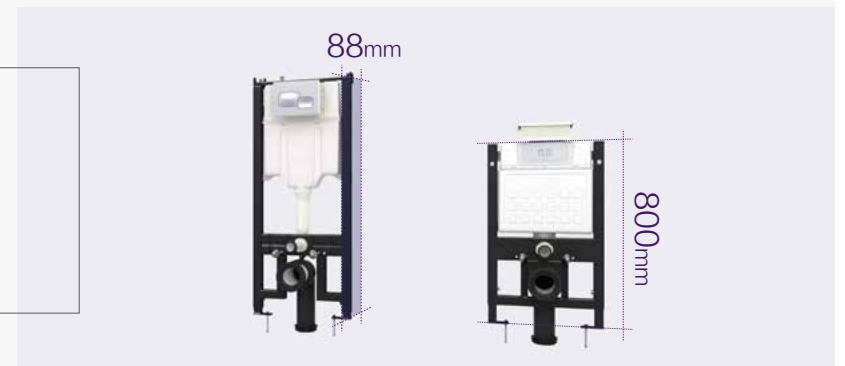

Multiple Size Options

Available in 88mm ultra thin model and 800mm ultra low model to better fit in different spaces