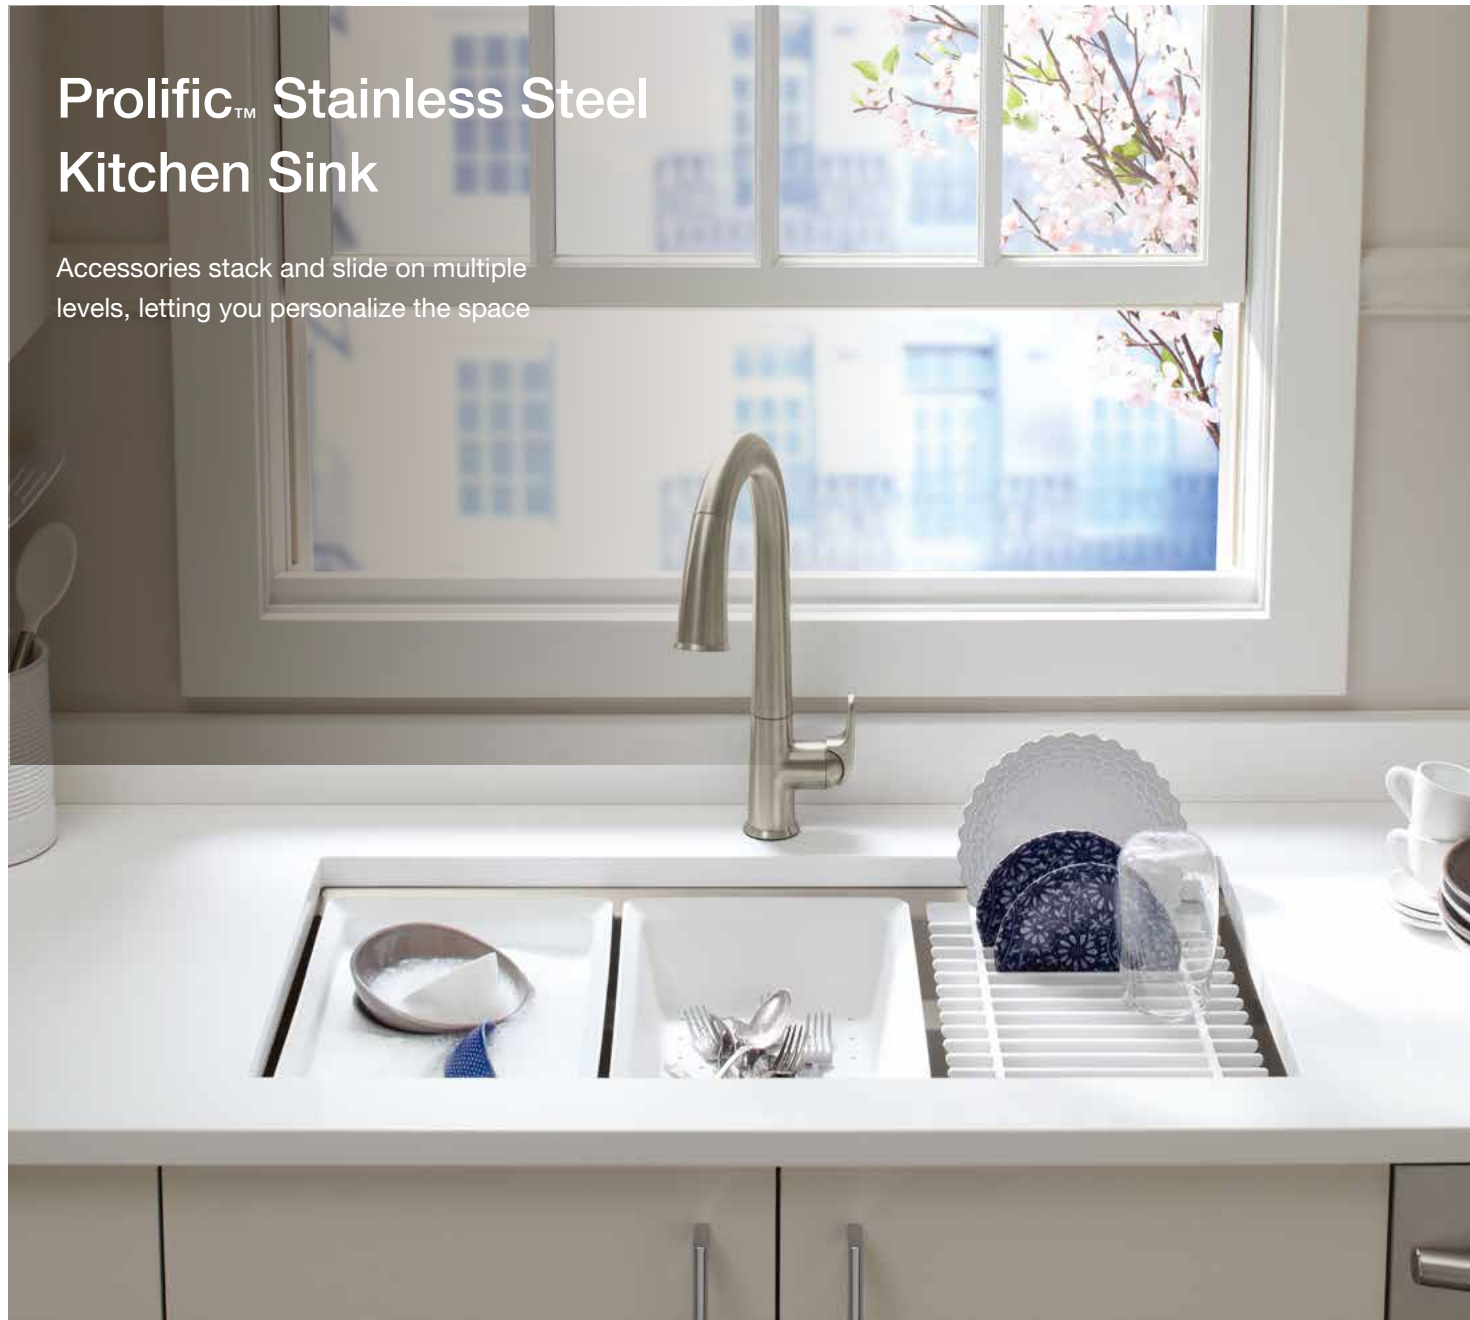

Prolific™ Stainless Steel Kitchen Sink

Accessories stack and slide on multiple levels, letting you personalize the space

STAINLESS STEEL KITCHEN SINK

LADENA™
R10 Offset Dual-mount Sink
K-23846T-2HD-NA
Size: 840 x 470 x 190 mm
Thickness: 1.0mm
Includes:
K-77804T-NA: Easy-clean Double Layer Duostrainer with Lid (114mm),
77810T-NA: Easy-clean Strainer (114mm),
1301788: 50mm Anti-bacterial trapway,
Plastic Bowl-in-Bowl Colander set,
Soap dispenser

LADENA
R10 Single Dual-mount Sink
K-23847T-2HD-NA
Size: 840 x 470 x 190 mm
Thickness: 1.0mm
Includes:
K-77804T-NA: Easy Clean Double Layer Duostrainer with Lid (114mm),
13200368: 50mm Anti-bacterial trapway,
Plastic Bowl-in-Bowl Colander set,
Soap dispenser

PROLIFIC™
Undermount Single-bowl Kitchen Sink with accessories
K-5540T-S-NA
Size: 838 x 450 x 254 mm
Thickness: 1.27mm
Includes:
Cutout template, Installation hardware, Quickflow Strainer, S-Trap, Bamboo Chopping Board, Two multipurpose racks, Colander and washbin

PROLOGUE™
R10 Single Undermount Sink
K-23014T-H-NA
Size: 450 x 440 x 190 mm
Includes:
K-77804T-NA: Easy-clean double layer duostrainer (114mm),
1247657-NA: 50mm Anti-Bacteria Trapway with visible overflow