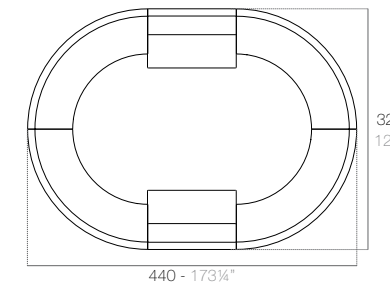

2 x 56023 120 Barra - 120 Counter
4 x 56002 Barra curva - Curved counter