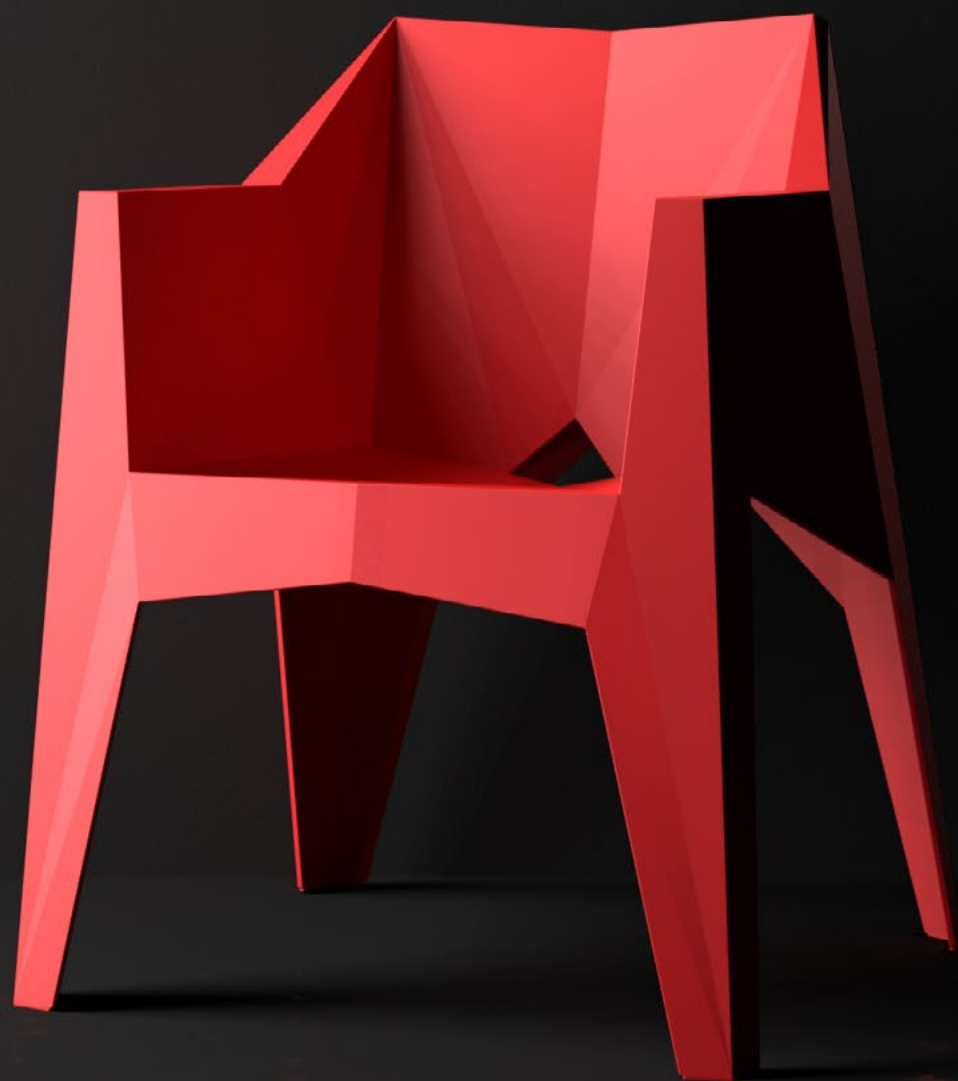

Voxel

ARMCHAIR by Karim Rashid

Batel Auditorium, Spain
VOXEL **ARMCHAIR** & DELTA **TABLE**
white