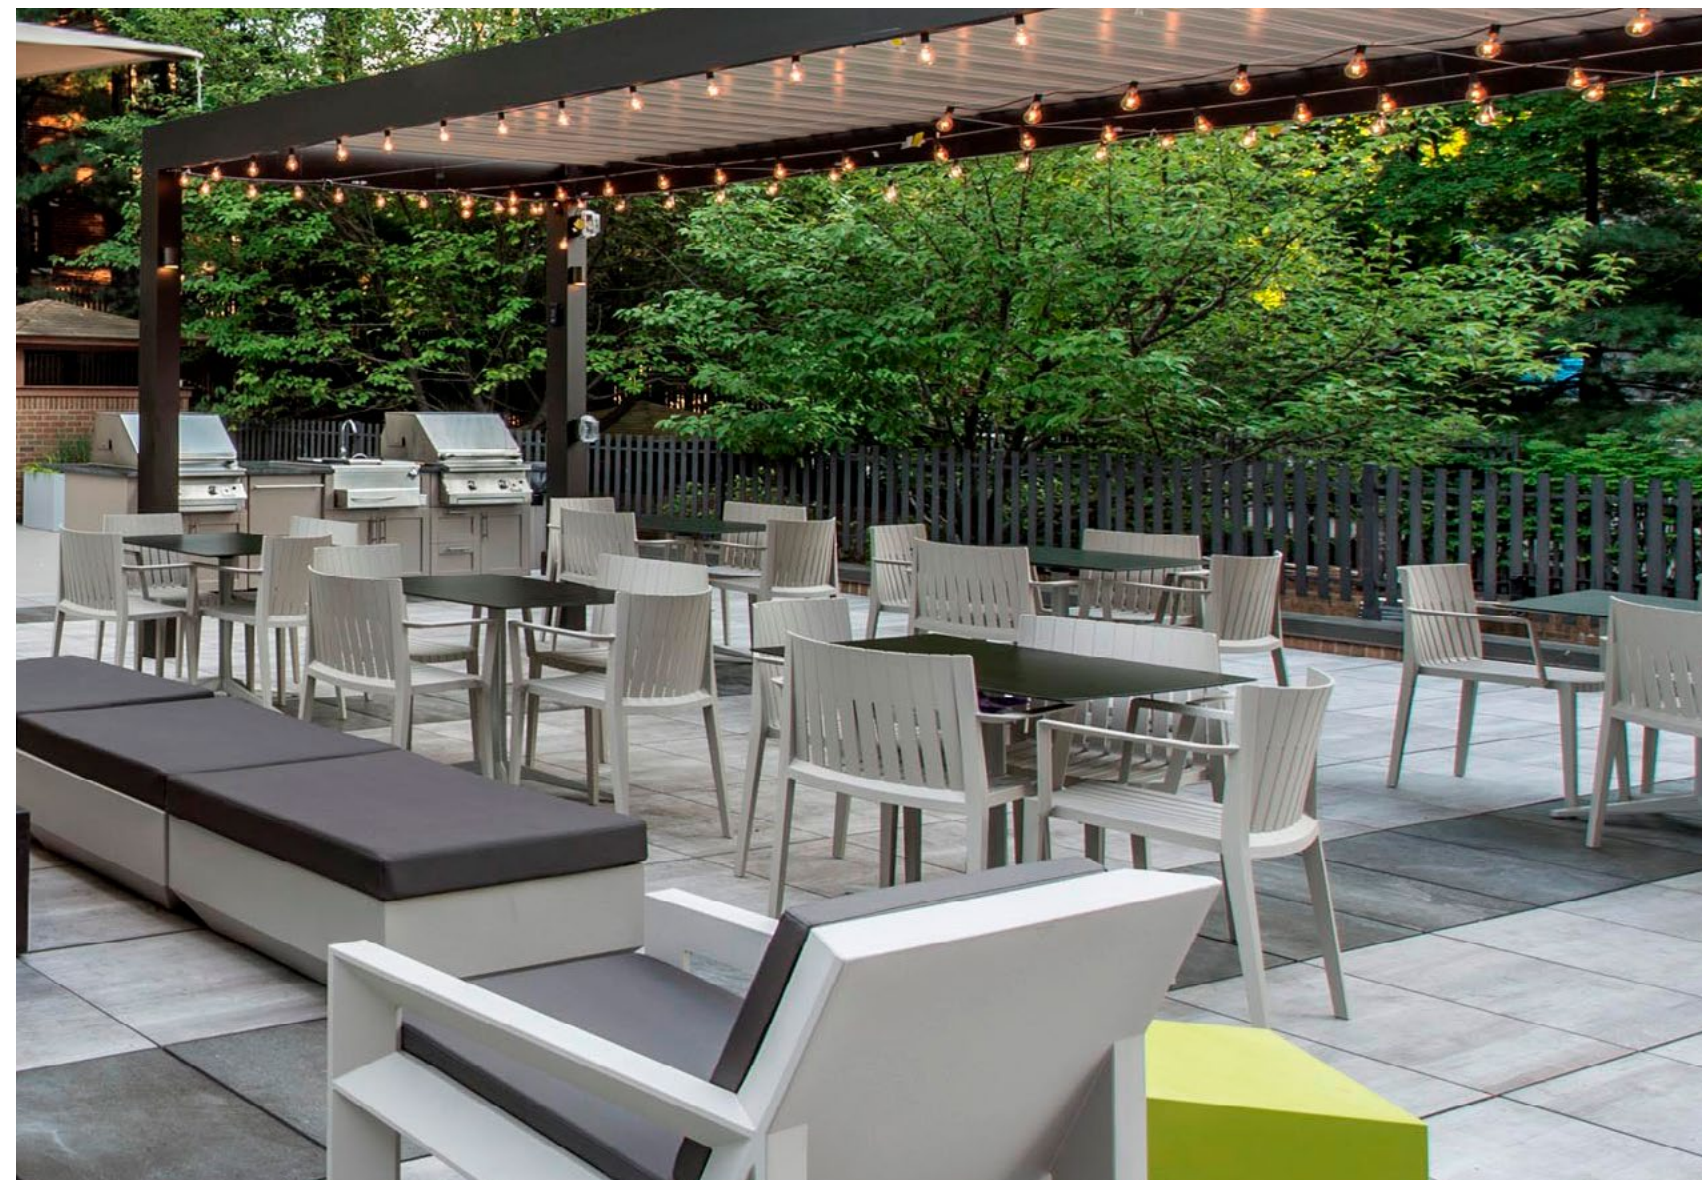

Spritz

CHAIR & CHAIR WITH ARMS

by Archirivolto

Cafeteria
SPRITZ **STOOL & ARMCHAIR & FAZ TABLE**
ecru & black