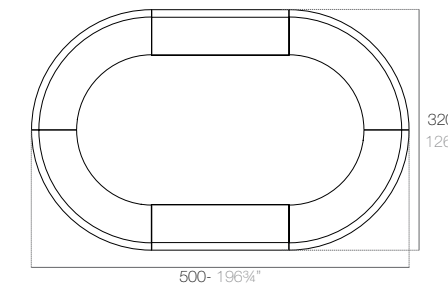

2 x 56001 180 Barra - 180 Counter
4 x 56002 Barra curva - Curved counter