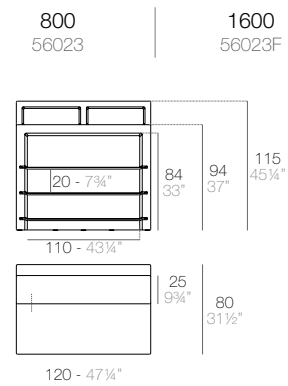

Basic / Basic	Lacado / Lacquered	LED	LED RGBW		LED RGBW DMX	
		Blanco / White	Cable / Cable	Bateria / Battery	Cable / Cable	Bateria / Battery

FIESTA 120cm counter with working area.