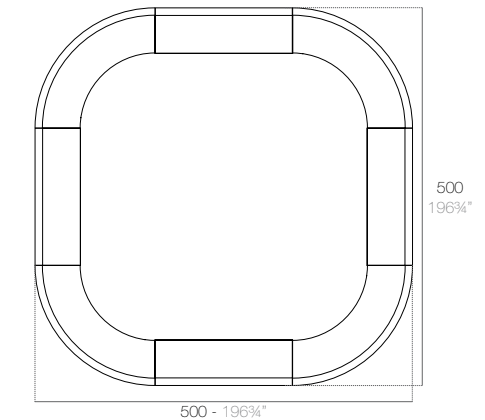

4 x 56001 180 Barra - 180 Counter
4 x 56002 Barra curva - Curved counter