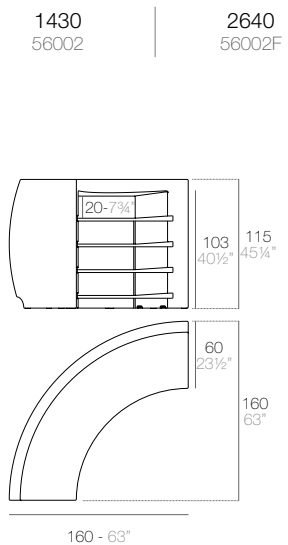

Opcional. Optional.	
Set 2 Estantes HPL. 2-HPL Flat Shelf Set.	308 56001E
Cubre Barra Inox. Counter Top - Stainless Steel.	330 56001X
Set 8 ruedas ø40 mm con bloqueo. 8-wheel set with lock.	33 56001B
Bluetooth Sound System Pack 200W	880 54099

FIESTA curved counter.

Opcional. Optional.	
Set 2 Estantes HPL. 2-HPL Flat Shelf Set.	308 56002E
Cubre Barra Inox. Counter Top - Stainless Steel.	528 56002X
Set 8 ruedas ø40 mm con bloqueo. 8-wheel set with lock.	33 56001B
Bluetooth Sound System Pack 200W	880 54099