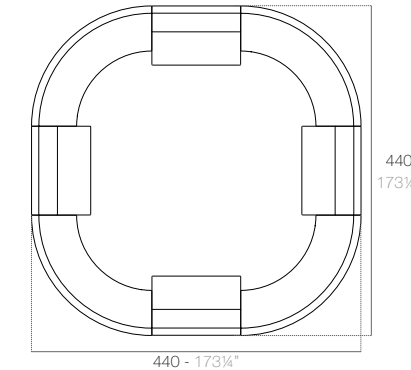

4 x 56023 120 Barra - 120 Counter
4 x 56002 Barra curva - Curved counter