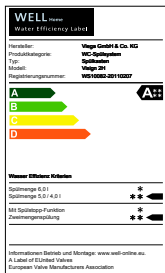

Visign for More 100 sensitive
TSG*, clear/mint green
WC 630 775
Urinal 631 000

Visign for More 100 sensitive
TSG*, parsol/black
WC 615 895
Urinal 611 088

Visign for More 103 sensitive
TSG*, clear/light grey
WC 630 621
Urinal 611 194

Visign for More 103 sensitive
TSG*, clear/mint green
WC 630 805
Urinal 631 017

Visign for More 103 sensitive
TSG*, parsol/black
WC 630 614
Urinal 611 200

Further colours see catalogue. *Toughened safety glass

Touchless: Visign for More sensitive.

Experience the advantage of an flush: perfect hygiene, no fingerprints and an absolutely flat, low-maintenance surface. Simply waving your hand is enough to trigger either a small or large flush volume. This creates uncompromising comfort, with a considerable water saving effect to boot, as it is confirmed by the WELL Label.

The Visign for More sensitive actuating panels are particularly discreet. Because of the electronic activation, there is no need for protruding push buttons. The installation height of the actuating panel on the wall is just 7 mm. The glass lends lightness and brilliance in addition.

The colour code of the WELL Label shows how efficiently the water consumption is controlled by the fittings. Visign for More sensitive – actuating panels from Viega achieve the best values here.

Visign for More 100 sensitive

Round actuation areas form a graphical contrast to the straight contour of these actuating panels. This reduced design language also continues with the urinal actuator using infrared technology.

Visign for More 103 sensitive

With soft contours and round actuation areas, the Visign for More 103 integrates perfectly into organic bathroom compositions. The urinal actuating panel in this range also is equipped with infrared technology.