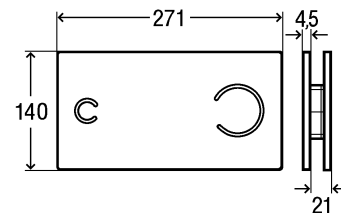

*Toughened safety
glass

Visign for More 100.

The floating appearance and the smooth, flat surface lend the Visign for More 100 a special lightness. A light press on the panel triggers the flush.

- rear cover plate can be mounted flush with the surface
- smooth dual-volume flush technology using a Bowden wire unit
- also available as a touchless actuating panel Visign for More 100 sensitive