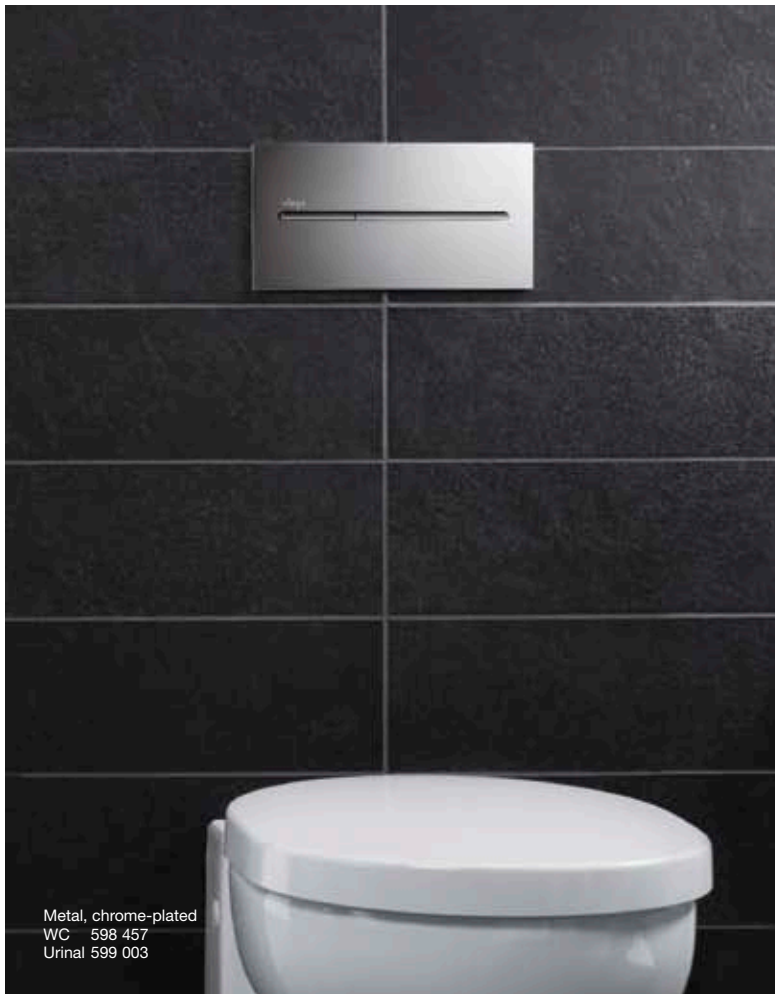

- smooth dual-volume flush technology using a Bowden wire unit
- also available as touchless actuating panel Visign for More 103 sensitive

viega

Metal, chrome-plated  
WC 598 457  
Urinal 599 003

Metal, stainless steel  
colours  
WC 598 471  
Urinal 599 027