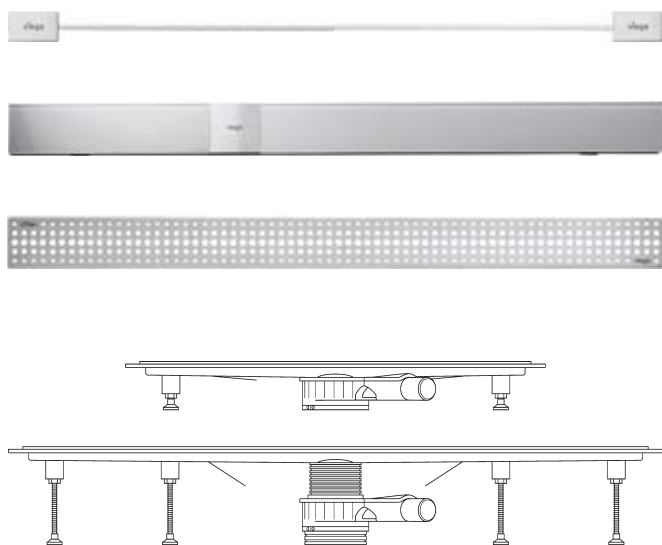

Viega Eleganta odour traps.

Attractive and comfortable:
floor level shower channels from Viega.

viega

Visign grates for Advantix shower channels: The best foundation for floor level showers.

Due to their low assembly height, starting from 90 mm (Viega Advantix Vario starting from 67 mm), Advantix shower channels are especially suitable for renovation and refurbishment work