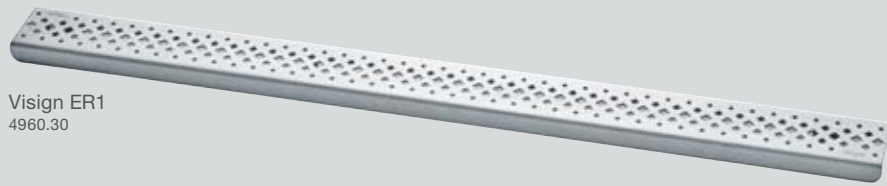

Eleganta Set 1
5788.4

Eleganta Set 2
5788.2

Eleganta Set 3
5788.3

Visign shower grates and corner drains

Variety at its best. The Visign shower grates are available in square or round shapes as well as corner drains. Various perforations and high quality materials ensure unmistakable accentuation.

Corner valve Visign EA1
4972.30

Corner valve Visign EA3
4974.10

Corner valve Visign EA11
4973.30

Corner valve Visign EA13
4975.10

Grate Visign RS2
4928.2

Grate Visign RS5
4976.20

Grate Visign RS15
4976.40

Grate Visign RS12
4962.2