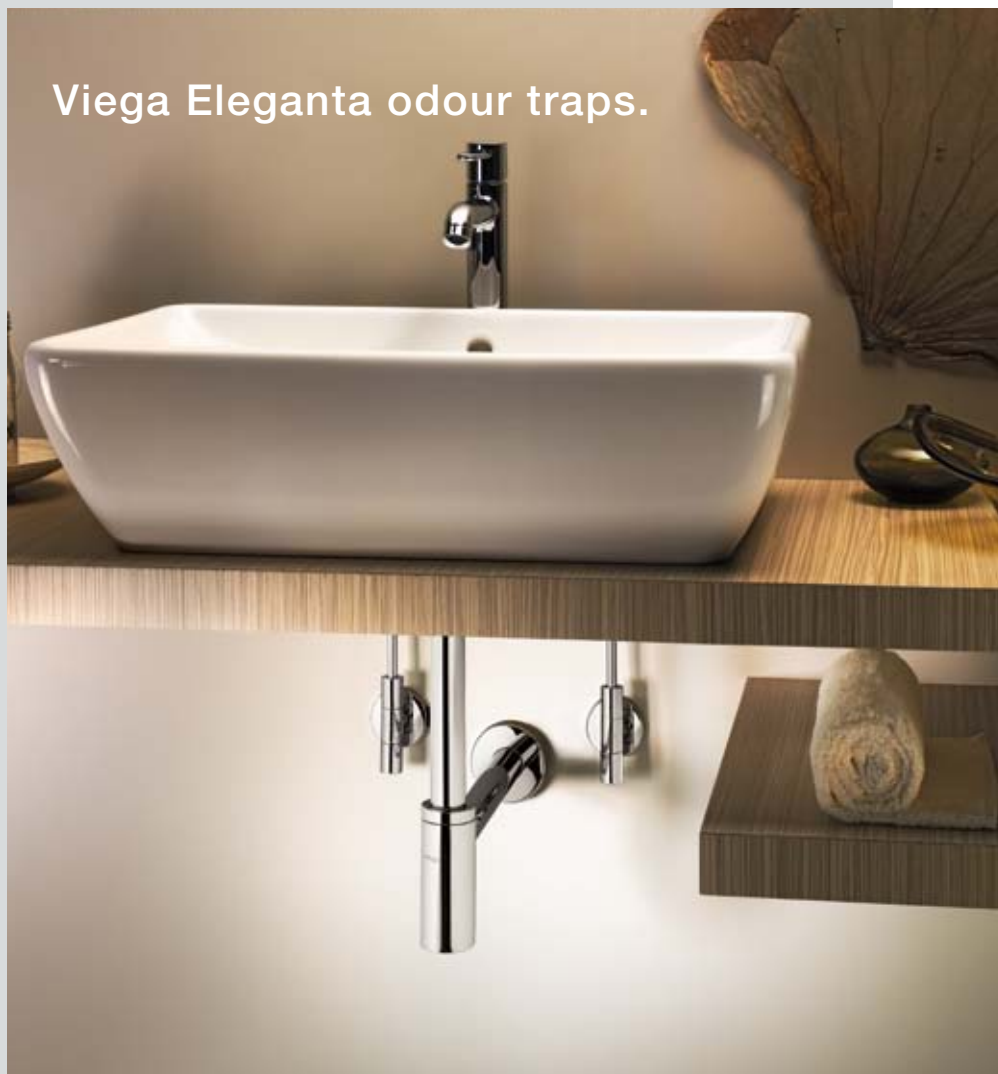

The right technology for every tub: Tempoplex und Domoplex

If you decide in favour of a flat shower tray, Viega's Tempoplex shower tray drains for large volumes of water – like those which are produced by rain shower heads – are an excellent choice. However, should you prefer a higher tray, with Domoplex, Viega offers you the corresponding fitting set. An optional hair trap and removable odour trap help to make cleaning easier.

Turn the shower into a bathtub: Duoplex

The Duoplex fitting is especially suitable for family bathrooms. It has an extricable standpipe which allows water to be held in the tub up to a depth of 90 mm. This makes it possible for children to bathe comfortably in the shower tray.

reddot design award
winner 2009

Step beyond elegance:

Visign washbasin odour traps

These days, innovative technology has no reason to hide itself away. Eleganta odour traps combine superior quality with impressive technology and high design requirements. As Eleganta 1 they captivate with stylish straight lines, as Eleganta 2 they play with the pleasing conical form, as Eleganta 3 they concentrate on the organic curves. In every case, due to their large range of models, they offer unlimited freedom when designing sophisticated bathrooms.

Viega Eleganta odour traps.

Attractive and comfortable:
floor level shower channels from Viega.

viega

Visign grates for Advantix shower channels: The best foundation for floor level showers.

Due to their low assembly height, starting from 90 mm (Viega Advantix Vario starting from 67 mm), Advantix shower channels are especially suitable for renovation and refurbishment work