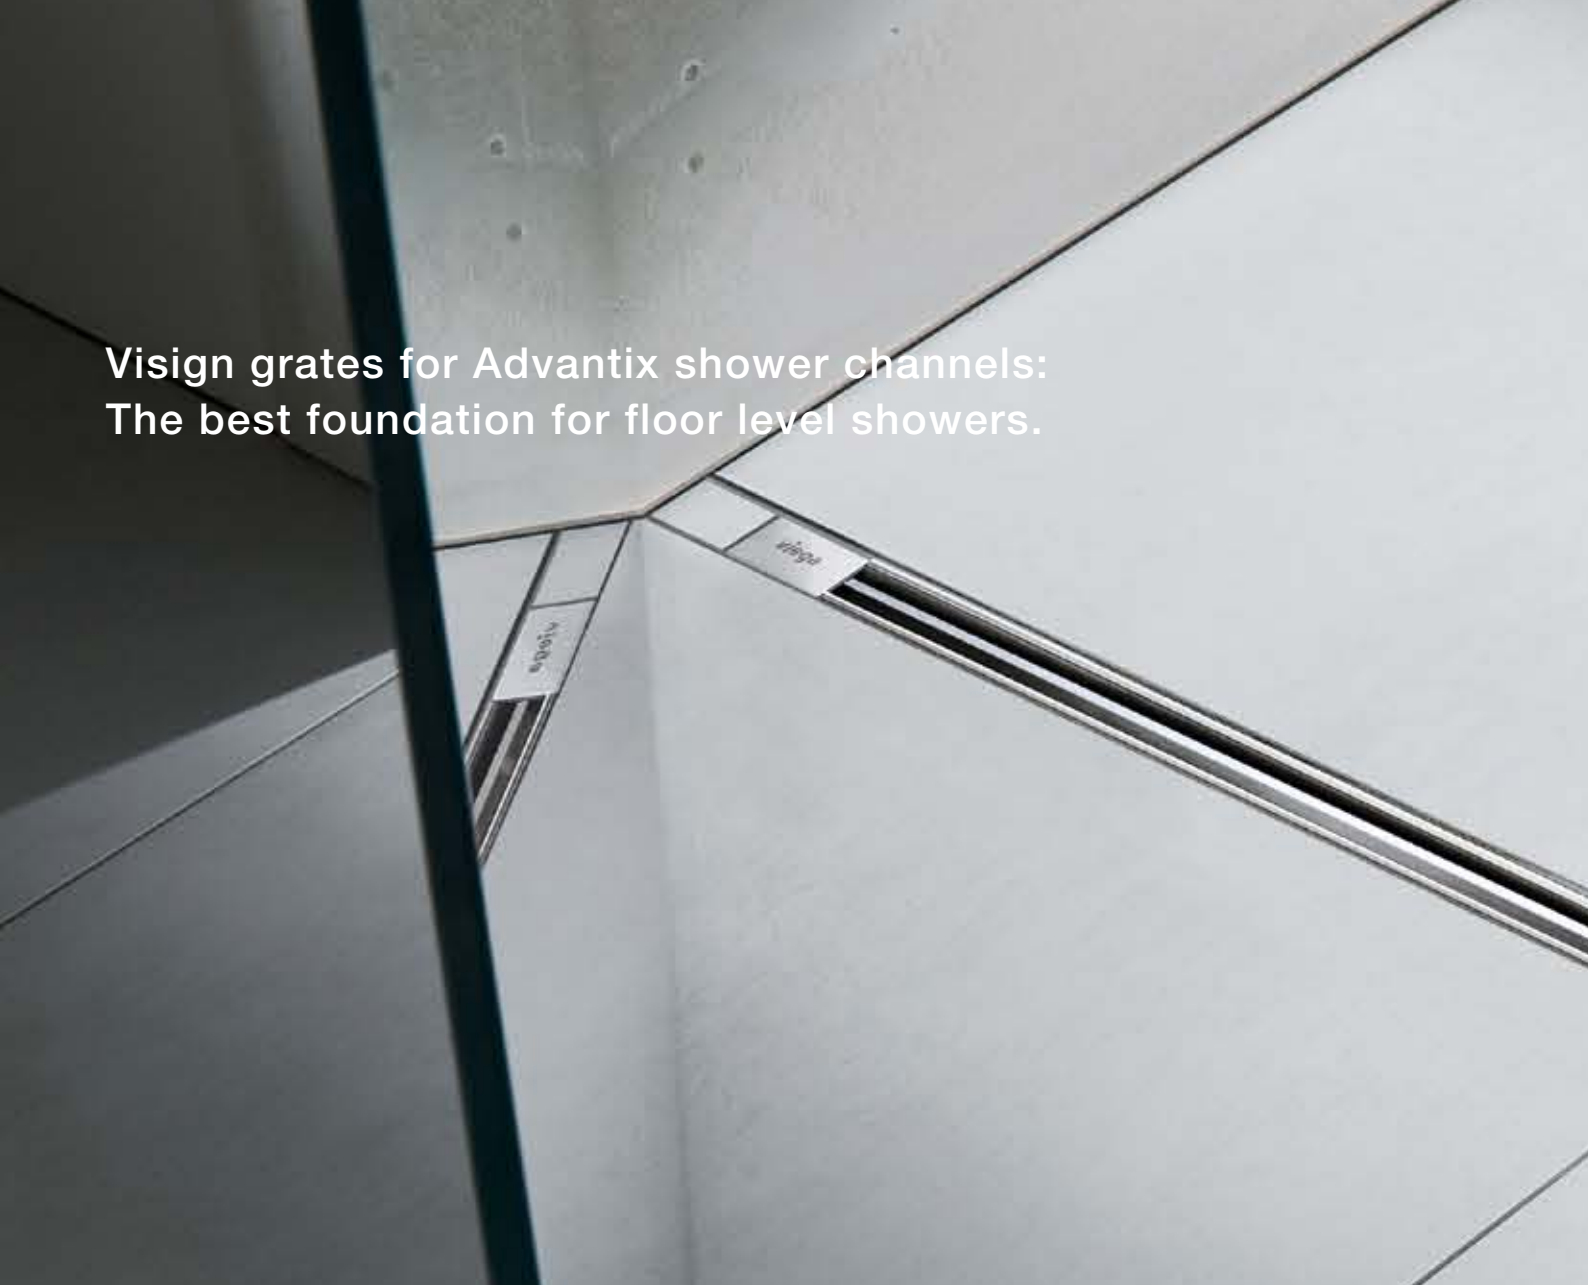

Turn the shower into a bathtub: Duoplex

The Duoplex fitting is especially suitable for family bathrooms. It has an extricable standpipe which allows water to be held in the tub up to a depth of 90 mm. This makes it possible for children to bathe comfortably in the shower tray.

Chic with Click

Visign odour traps can be combined perfectly with suitable universal or shaft valves. The valves are available with or without overflow function. Additionally, the valves are optionally equipped with refined click technology. This makes it possible to close the drain with a light touch of the finger, and to open it in the same way. This comfortable technology makes unsightly pull rods on fittings superfluous.

Viega Eleganta odour traps.

Attractive and comfortable:
floor level shower channels from Viega.

viega

Visign grates for Advantix shower channels: The best foundation for floor level showers.

Due to their low assembly height, starting from 90 mm (Viega Advantix Vario starting from 67 mm), Advantix shower channels are especially suitable for renovation and refurbishment work

Quality, all the way down the line

Gone are the days when shower trays determine the shape and position of the shower area. The multiple design prize winning Advantix shower channels from Viega offer you new freedom when creating a new bathroom concept. With the corresponding multiple prize winning grates of the Visign product range, and through the use of high quality materials, e.g. glass, they are far more than just the boundary between wet and dry zones. They are an optical highlight, which provide reliability with safety relevant characteristics, when large volumes of water are to be dealt with.