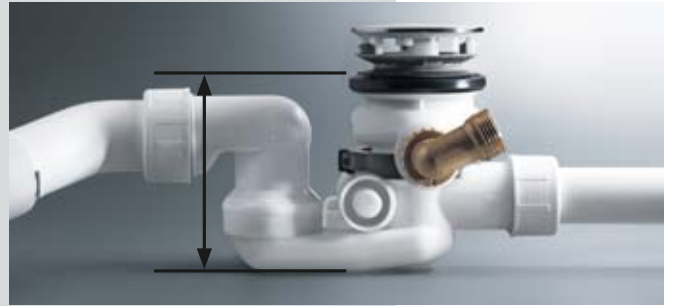

**The new way of filling the bathtub:
nearly silently from the bathtub floor**

Multiplex Trio F and Rotaplex Trio F stand for a special kind of bathing experience: hygienic and always beginning with a fascinating star-shaped flow whilst the tub fills – out of the floor – almost silently. For both fittings, the Fraunhofer-Institut in Stuttgart calculated a noise level that is less than half that of a standard fitting. With an installation height of 110 mm, the Multiplex Trio F and Rotaplex Trio F require little space as well.