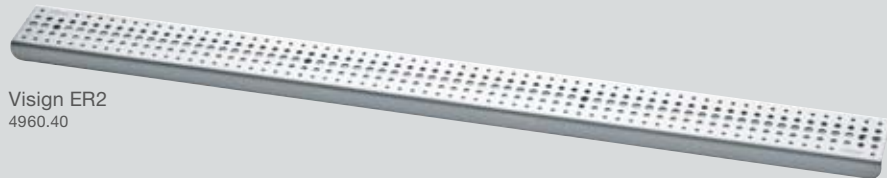

Visign ER1
4960.30

Visign ER2
4960.40